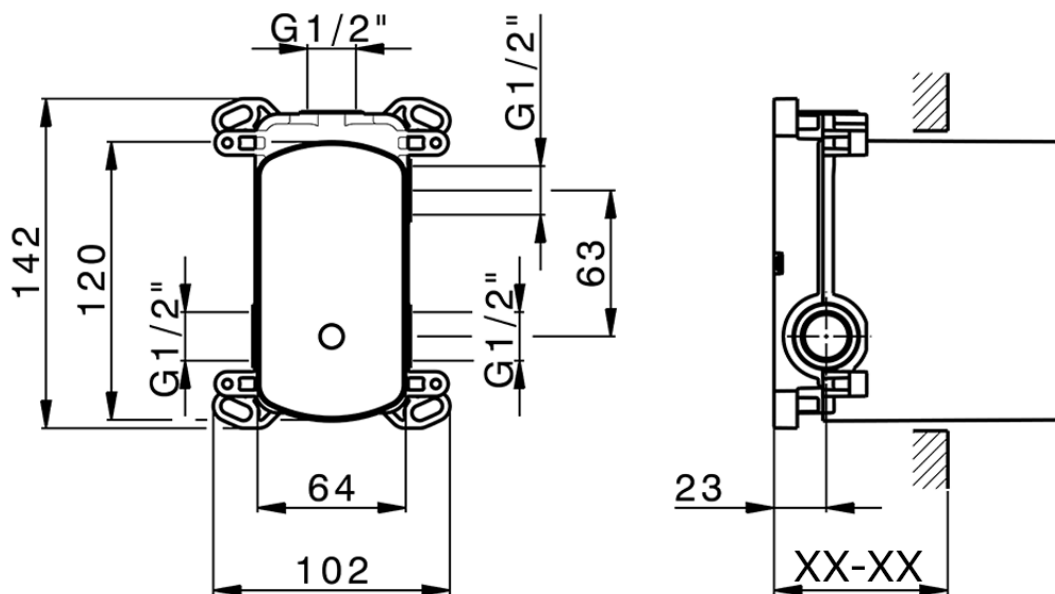

## Exposed part for concealed 2-outlet mixer HARLOCK\_HC002300

HC002300

<https://en.huberitalia.com/exposed-part-for-concealed-2-outlet-mixer-harlock-hc002300>

Piastra/Plate/Plaque/Platte/Placa

2-3mm: XX 65-85

10mm: XX 60-80