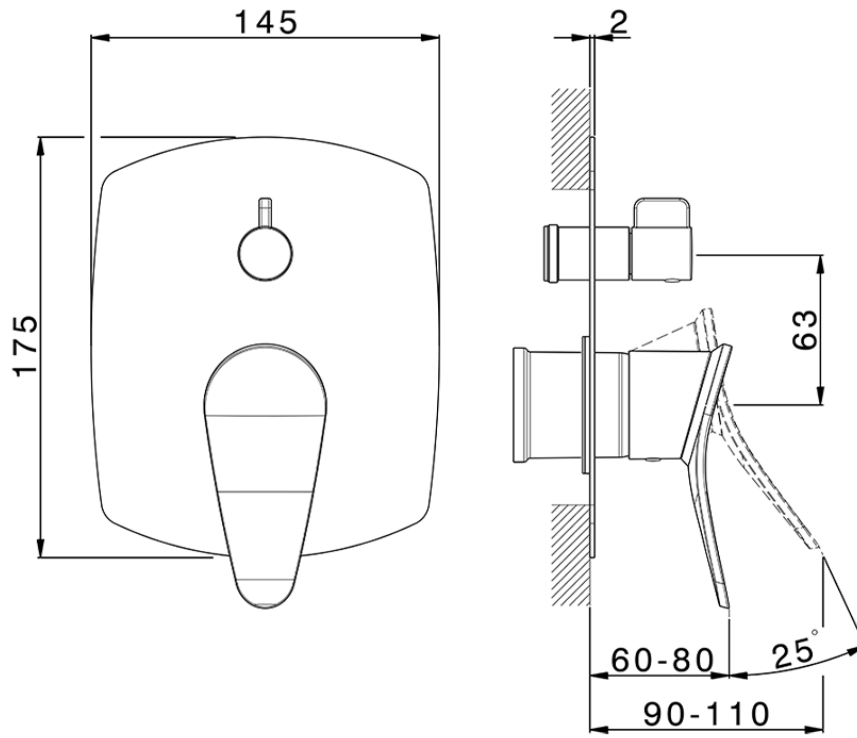

## Exposed part for concealed 2-outlet mixer HARLOCK\_HC002300

HC002300

<https://en.huberitalia.com/exposed-part-for-concealed-2-outlet-mixer-harlock-hc002300>

Piastra/Plate/Plaque/Platte/Placa

2-3mm: XX 65-85

10mm: XX 60-80