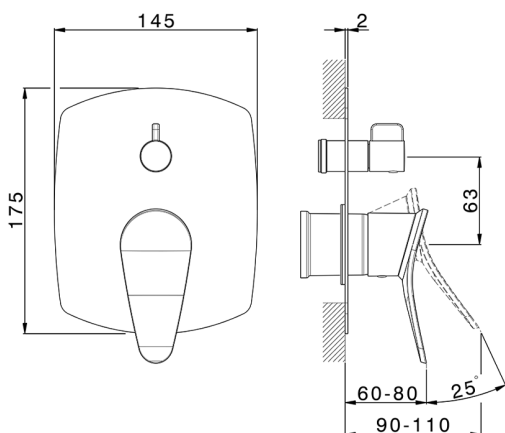

Exposed part for concealed 2-outlet mixer HARLOCK_HC002300

MODEL **HC002300**

Exposed part for concealed 2-outlet mixer, 2-Way rotating diverter, without concealed part, for item Easy-Box ZB000230

AVAILABLE FINISHINGS

-  **21** 21 Chrome
-  **2P** 2P Rose Gold
-  **2Q** 2Q Black Titanium
-  **40** 40 Matt Black
-  **4Q** 4Q Matt White
-  **6T** 6T Chrome/Matt Black

CHARACTERISTICS

Installation **Concealed**
 Required concealed parts **ZB000230**

Concealed single lever bath-shower mixer Easy-Box CONCEALED_ZB000230

MODEL **ZB000230**

Concealed single lever bath-shower mixer Easy-Box, 2-Way rotating diverter, without trim kit, with protection guard box

AVAILABLE FINISHINGS

04 04 Without finishing

CHARACTERISTICS

Installation	Concealed
Cartridge Spare Parts	ZZ92909000
35 mm Cartridge	
Concealed	1

Piastra/Plate/Plaque/Platte/Placa

2-3mm: XX 65-85

10mm: XX 60-80