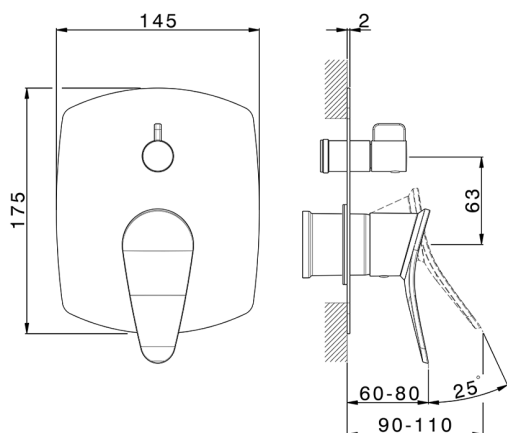

Exposed part for concealed 2-outlet mixer HARLOCK_HC002300

MODEL **HC002300**

Exposed part for concealed 2-outlet mixer, 2-Way rotating diverter, without concealed part, for item Easy-Box ZB000230

AVAILABLE FINISHINGS

-  **21** 21 Chrome
-  **2P** 2P Rose Gold
-  **2Q** 2Q Black Titanium
-  **40** 40 Matt Black
-  **4Q** 4Q Matt White
-  **6T** 6T Chrome/Matt Black

CHARACTERISTICS

Installation **Concealed**
 Required concealed parts **ZB000230**

Concealed single lever bath-shower mixer Easy-Box CONCEALED_ZB000230

MODEL **ZB000230**

Concealed single lever bath-shower mixer Easy-Box, 2-Way rotating diverter, without trim kit, with protection guard box

AVAILABLE FINISHINGS

04 04 Without finishing

CHARACTERISTICS

Installation	Concealed
Cartridge Spare Parts	ZZ92909000
35 mm Cartridge	
Concealed	1

Piastra/Plate/Plaque/Platte/Placa

2-3mm: XX 65-85

10mm: XX 60-80