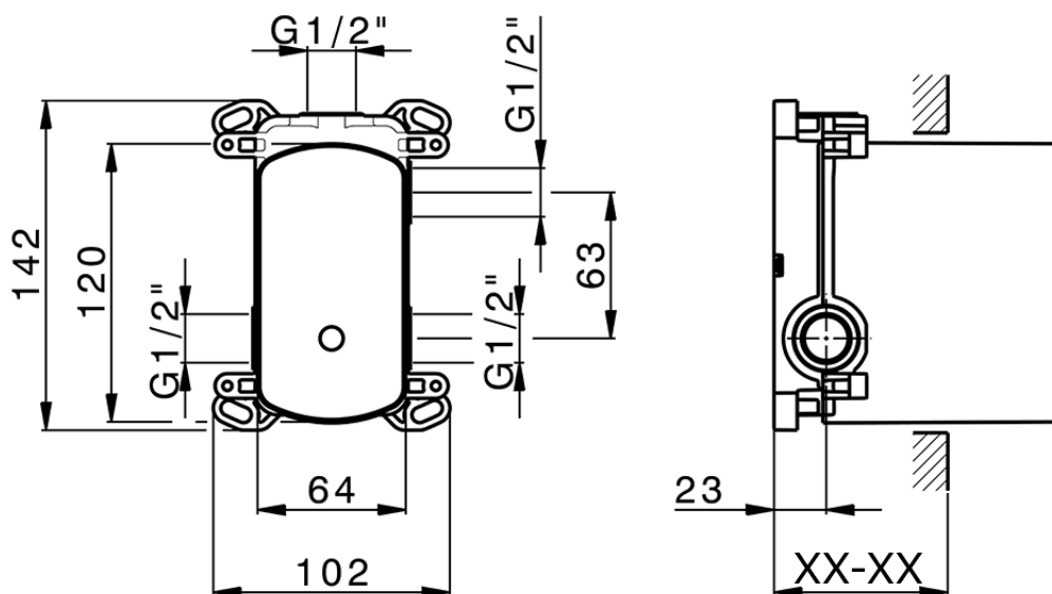

Exposed part for concealed 2-outlet mixer HARLOCK_HC002300

HC002300

<https://en.huberitalia.com/exposed-part-for-concealed-2-outlet-mixer-harlock-hc002300>

Piastra/Plate/Plaque/Platte/Placa

2-3mm: XX 65-85

10mm: XX 60-80