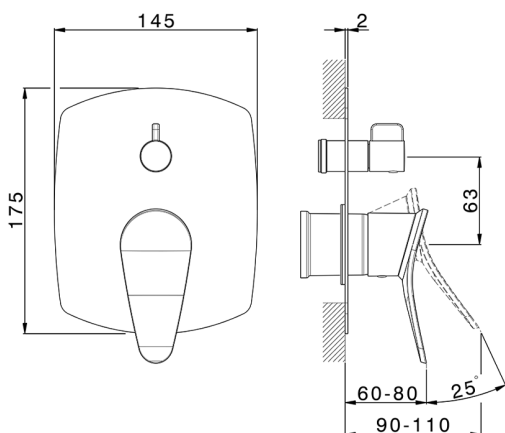

CHARACTERISTICS

Installation **Concealed**
Required concealed parts **ZB000230**