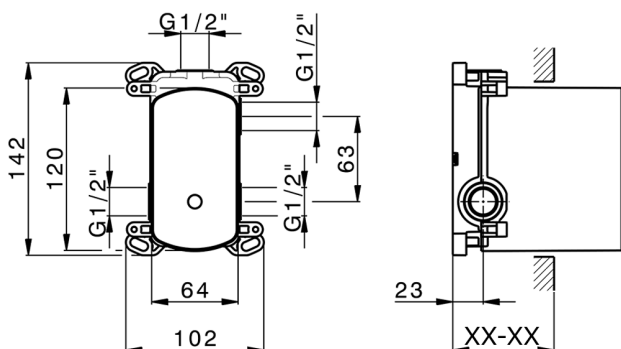

## Concealed single lever bath-shower mixer Easy-Box CONCEALED\_ZB000230

MODEL **ZB000230**

Concealed single lever bath-shower mixer Easy-Box, 2-Way rotating diverter, without trim kit, with protection guard box

AVAILABLE FINISHINGS

**04** 04 Without finishing

CHARACTERISTICS

Installation	<b>Concealed</b>
Cartridge Spare Parts	<b>ZZ92909000</b>
<b>35 mm Cartridge</b>	
Concealed	<b>1</b>

Piastra/Plate/Plaque/Platte/Placa

2-3mm: XX 65-85

10mm: XX 60-80

2026-06-10