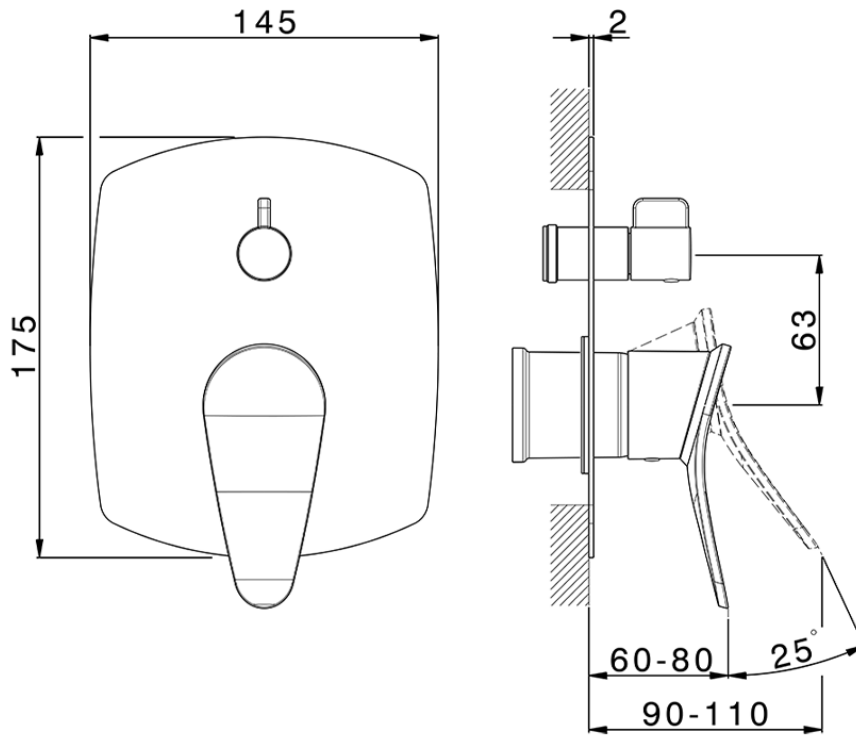

Exposed part for concealed 2-outlet mixer HARLOCK_HC002300

HC002300

<https://en.huberitalia.com/exposed-part-for-concealed-2-outlet-mixer-harlock-hc002300>

Piastra/Plate/Plaque/Platte/Placa

2-3mm: XX 65-85

10mm: XX 60-80