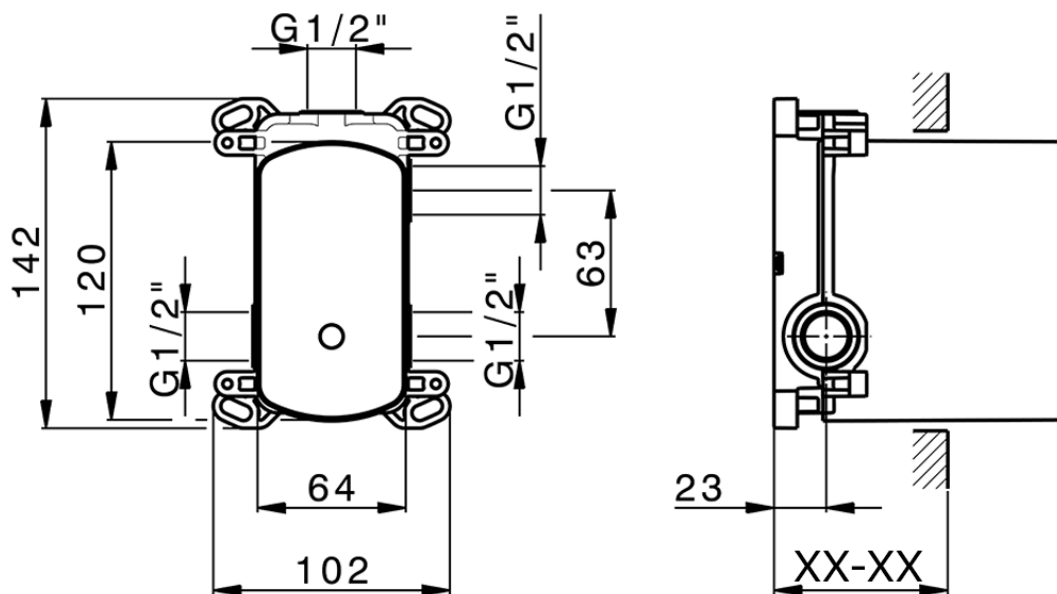

Exposed part for concealed 2-outlet mixer HARLOCK_HC002300

HC002300

<https://en.huberitalia.com/exposed-part-for-concealed-2-outlet-mixer-harlock-hc002300>

Piastra/Plate/Plaque/Platte/Placa

2-3mm: XX 65-85

10mm: XX 60-80