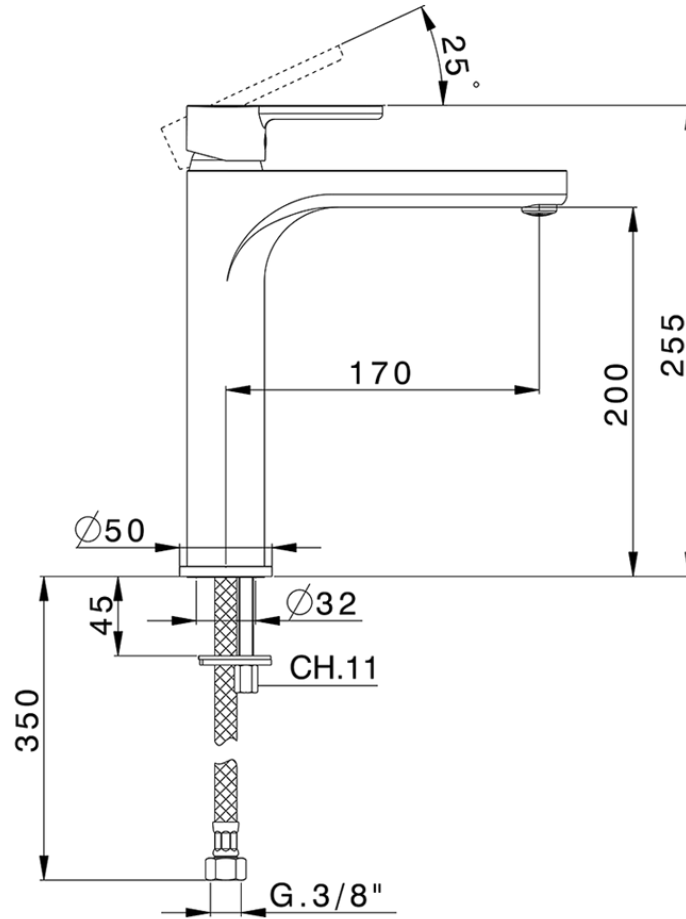

Single lever tall washbasin mixer H2_H2003540

H2003540

<https://en.huberitalia.com/single-lever-tall-washbasin-mixer-h2-h2003540>

2026-04-08