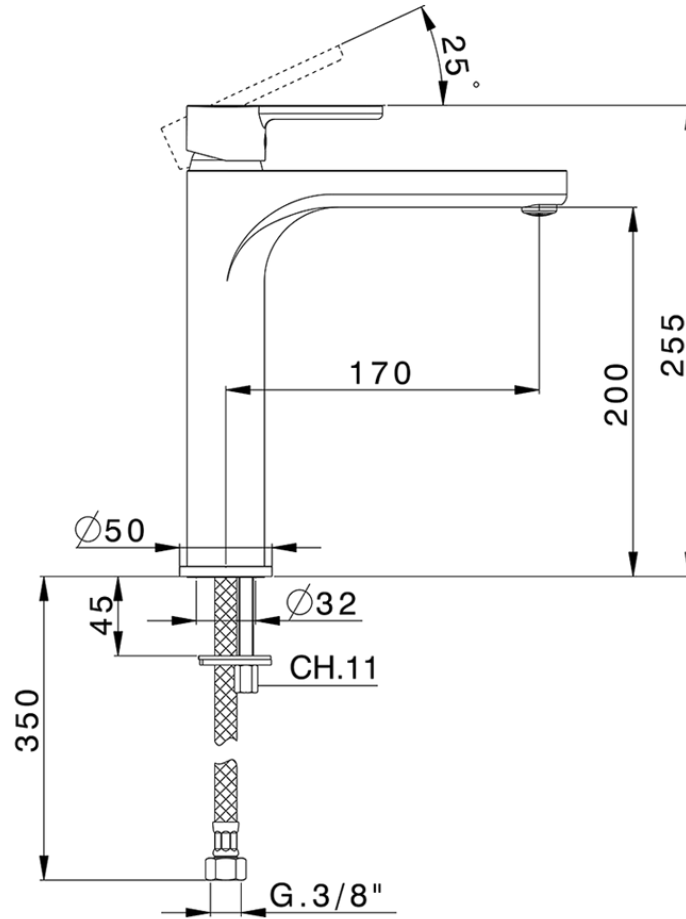

Single lever tall washbasin mixer H2_H2003540

H2003540

<https://en.huberitalia.com/single-lever-tall-washbasin-mixer-h2-h2003540>

2026-05-16