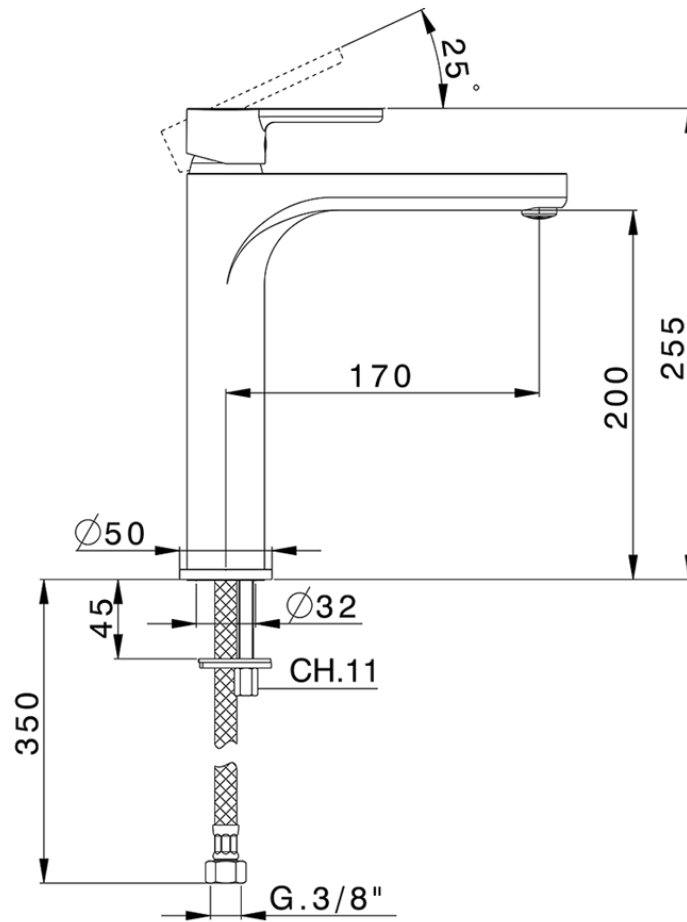

Single lever tall washbasin mixer H2_H2003540

H2003540

<https://en.huberitalia.com/single-lever-tall-washbasin-mixer-h2-h2003540>

2026-06-26