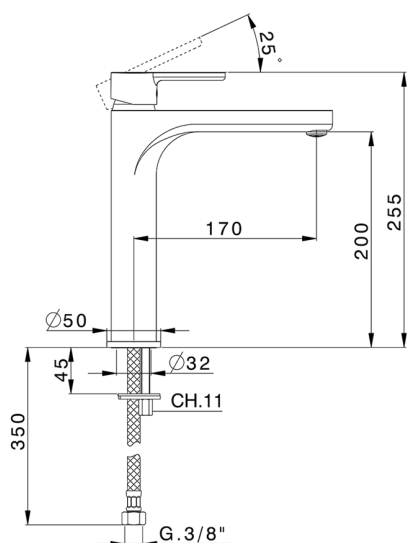

Single lever tall washbasin mixer H2_H2003540

MODEL **H2003540**

Single lever tall washbasin mixer, without automatic pop-up waste, G.3/8" stainless steel flexible hoses

AVAILABLE FINISHINGS

CHARACTERISTICS

Cartridge Spare Parts **ZZ95435000**

35 mm Cartridge

EcoStop

EcoStop feature limits water flow to approximately 50% of maximum output with one point of resistance on setting. Push slightly past the middle stop only when full water output is required. This will save water up to 50%.