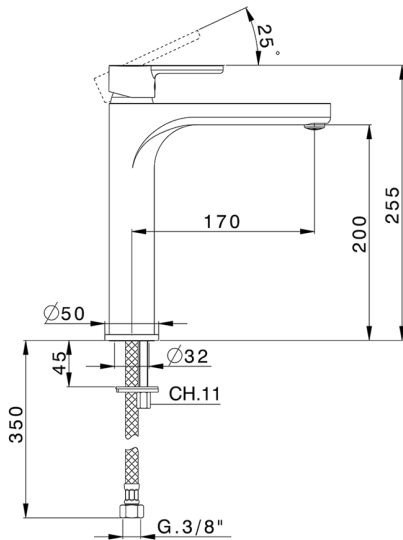

Single lever tall washbasin mixer H2_H2003540

MODEL **H2003540**

Single lever tall washbasin mixer, without automatic pop-up waste, G.3/8" stainless steel flexible hoses

AVAILABLE FINISHINGS

CHARACTERISTICS

Cartridge Spare Parts **ZZ95435000**

35 mm Cartridge

EcoStop

EcoStop feature limits water flow to approximately 50% of maximum output with one point of resistance on setting. Push slightly past the middle stop only when full water output is required. This will save water up to 50%.