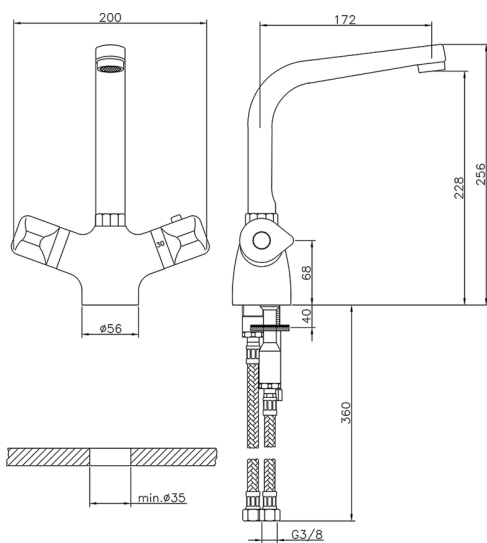

## Thermostatic sink mixer KITCHEN\_CLT65010

MODEL **CLT65010**

Thermostatic sink mixer, without pop-up waste, swivel spout, G.3/8" stainless steel flexible hose

AVAILABLE FINISHINGS

**21** 21 Chrome

CHARACTERISTICS

Cartridge Spare Parts **24.04A.PP**

**8x20 Plus P Thermostatic Valve**