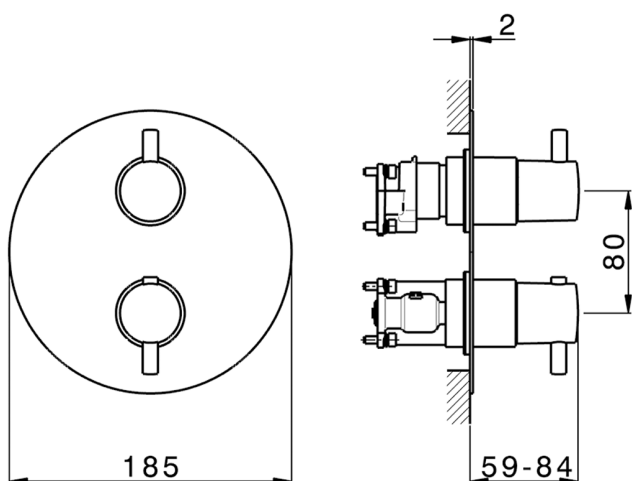

Exposed part for Thermostatic One Box Valve ONE BOX_K20BT030

MODEL **K20BT030**

Exposed part for Thermostatic One Box Valve, with 1-2-3 outlet devia stop, Minimum depth of installation: 67 mm, without concealed part, for items ZB00B030-ZB00B031

AVAILABLE FINISHINGS

-  **21** 21 Chrome
-  **26** 26 Old Copper
-  **2F** 2F Brushed Nickel
-  **2W** 2W Brushed Gold
-  **40** 40 Matt Black
-  **4Q** 4Q Matt White

CHARACTERISTICS

Cartridge Spare Parts **24.04A.PP**

8x20 Plus P Thermostatic Valve

Installation **Concealed**

Required concealed parts **ZB00B031**

ZB00B030

DeviaStop

The Huber Devia Stop technology allows to adjust the water flow and to direct it to the selected output point (overhead soaker, hand shower, etc).