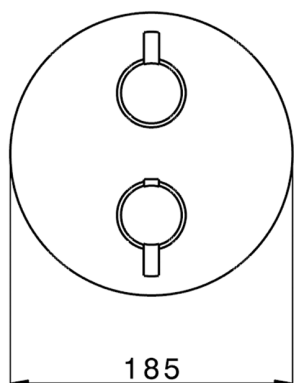

Exposed part for Thermostatic One Box Valve ONE BOX_K20BT030

MODEL **K20BT030**

Exposed part for Thermostatic One Box Valve, with 1-2-3 outlet devia stop, Minimum depth of installation: 67 mm, without concealed part, for items ZB00B030-ZB00B031

AVAILABLE FINISHINGS

-  **21** 21 Chrome
-  **26** 26 Old Copper
-  **2F** 2F Brushed Nickel
-  **2W** 2W Brushed Gold
-  **40** 40 Matt Black
-  **4Q** 4Q Matt White

CHARACTERISTICS

Cartridge Spare Parts **24.04A.PP**

8x20 Plus P Thermostatic Valve

Installation **Concealed**

Required concealed parts **ZB00B031**
ZB00B030

DeviaStop

The Huber Devia Stop technology allows to adjust the water flow and to direct it to the selected output point (overhead soaker, hand shower, etc).