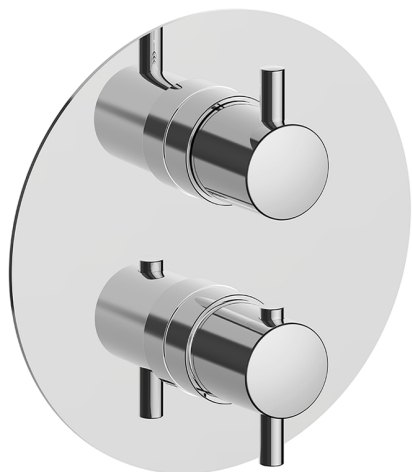

Exposed part for Thermostatic One Box Valve ONE BOX_K20BT030

MODEL **K20BT030**

Exposed part for Thermostatic One Box Valve, with 1-2-3 outlet devia stop, Minimum depth of installation: 67 mm, without concealed part, for items ZB00B030-ZB00B031

AVAILABLE FINISHINGS

-  **21** 21 Chrome
-  **26** 26 Old Copper
-  **2F** 2F Brushed Nickel
-  **2W** 2W Brushed Gold
-  **40** 40 Matt Black
-  **4Q** 4Q Matt White

CHARACTERISTICS

Cartridge Spare Parts **24.04A.PP**

8x20 Plus P Thermostatic Valve

Installation **Concealed**

Required concealed parts **ZB00B031**
ZB00B030

DeviaStop

The Huber Devia Stop technology allows to adjust the water flow and to direct it to the selected output point (overhead soaker, hand shower, etc).

Thermostatic

The Huber thermostatic is your personal water manager, helping you to handle, control and save water and energy.

One Box Universal Concealed Part ONE BOX_ZB00B031

MODEL **ZB00B031**

One Box Universal Concealed Part, for 1 or 2 or 3 outlet thermostatic or single lever, without trim kit, with noise reducers, with sealing gasket