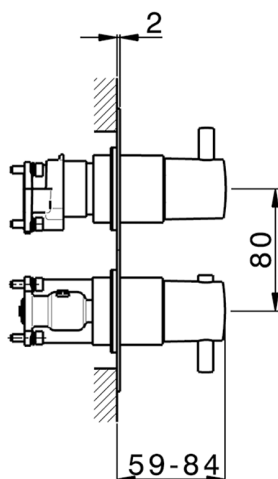

Exposed part for Thermostatic One Box Valve ONE BOX_K20BT030

MODEL **K20BT030**

Exposed part for Thermostatic One Box Valve, with 1-2-3 outlet devia stop, Minimum depth of installation: 67 mm, without concealed part, for items ZB00B030-ZB00B031

AVAILABLE FINISHINGS

-  **21** 21 Chrome
-  **26** 26 Old Copper
-  **2F** 2F Brushed Nickel
-  **2W** 2W Brushed Gold
-  **40** 40 Matt Black
-  **4Q** 4Q Matt White

CHARACTERISTICS

Cartridge Spare Parts **24.04A.PP**

8x20 Plus P Thermostatic Valve

Installation **Concealed**

Required concealed parts **ZB00B031**
ZB00B030

DeviaStop

The Huber Devia Stop technology allows to adjust the water flow and to direct it to the selected output point (overhead soaker, hand shower, etc).