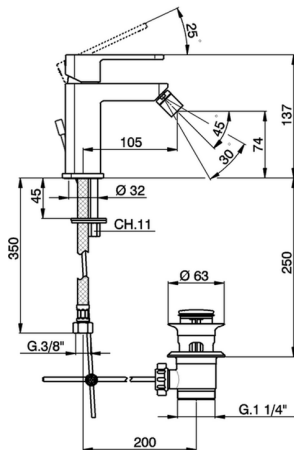

## Single lever bidet mixer DADO\_DD000550

MODEL **DD000550**

Single lever bidet mixer, with 1"1/4 automatic pop-up waste, G.3/8" stainless steel flexible hoses

### CHARACTERISTICS

Cartridge Spare Parts **ZZ94240000**

**25 mm Cartridge**