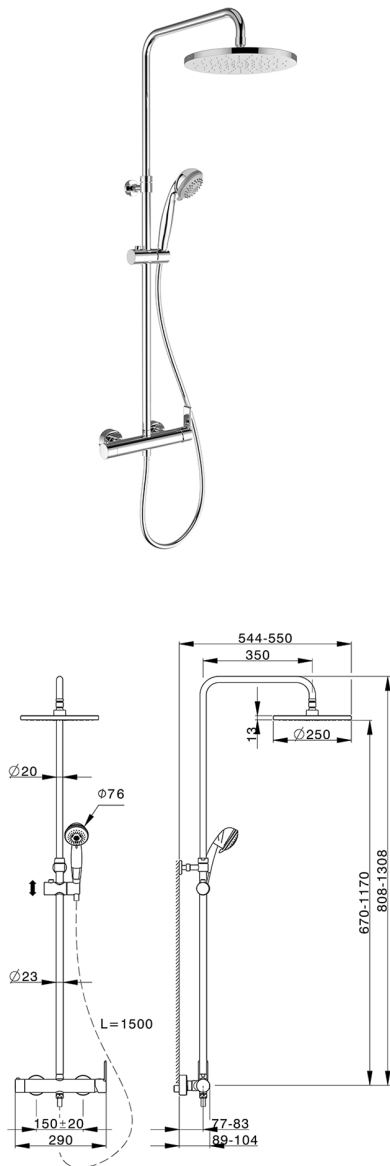

2-function single lever shower set ZARA_ZR004020

MODEL **ZR004020**

2-function single lever shower set, 2-outlet diverter, adjustable riser column, sliding handshower bracket, Teti ABS 3 sprays handshower, 250 mm ABS round showerhead 14mm thick, PVC 150 cm. Flexible hose

AVAILABLE FINISHINGS

21 21 Chrome

CHARACTERISTICS

Cartridge Spare Parts **ZZ95435000**

35 mm Cartridge

2026-06-26