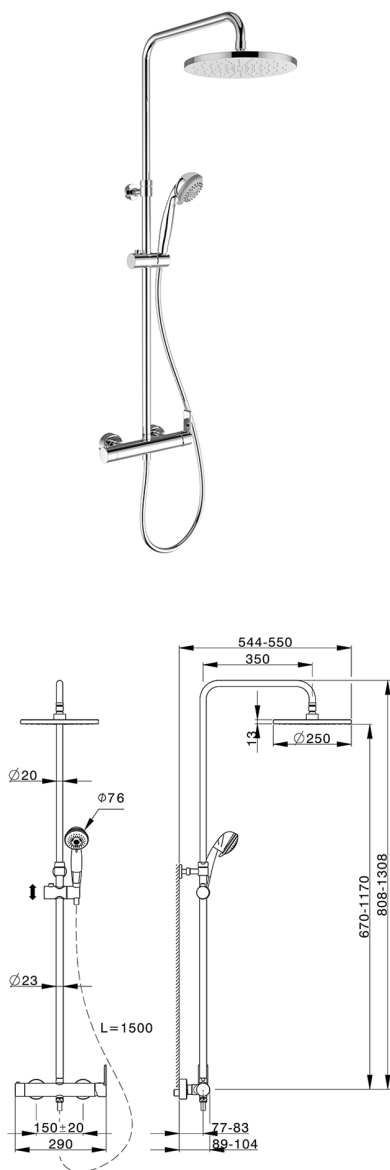

2-function single lever shower set ZARA_ZR004020

MODEL **ZR004020**

2-function single lever shower set, 2-outlet diverter, adjustable riser column, sliding handshower bracket, Teti ABS 3 sprays handshower, 250 mm ABS round showerhead 14mm thick, PVC 150 cm. Flexible hose

AVAILABLE FINISHINGS

21 21 Chrome

CHARACTERISTICS

Cartridge Spare Parts **ZZ95435000**

35 mm Cartridge

2026-04-30