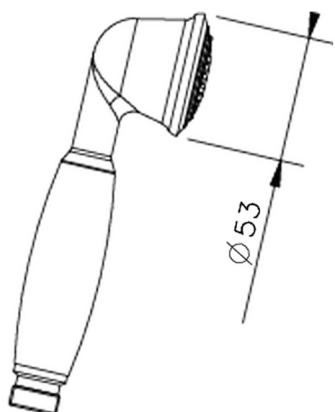

Croisette handshower SHOWER_05.DO.09H.

MODEL **05.DO.09H.**

Croisette handshower, 53 mm one spray in Brass

AVAILABLE FINISHINGS

-  **AG** AG Antique Gold
-  **BA** BA Old Bronze
-  **CR** CR Chrome
-  **2W** 2W Brushed Gold