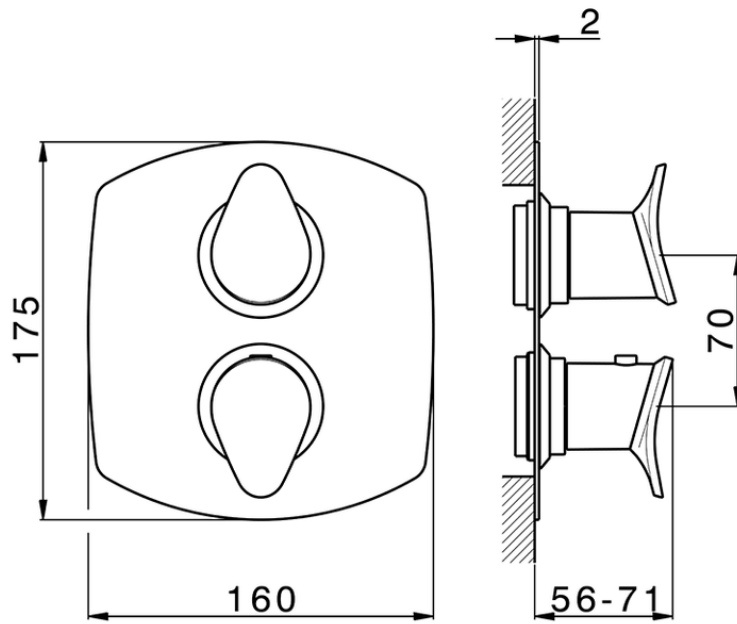

Exposed part for con.thermo.shower valve, 3-outlet HARLOCK_HC018200

HC018200

<https://en.huberitalia.com/exposed-part-for-con-thermo-shower-valve-3-outlet-harlock-hc018200>

Piastra/Plate/Plaque/Platte/Placa

2-3mm: XX 25-40 YY 76-91

10 mm: XX 16-31 YY 65-80

ZB018200

<https://en.huberitalia.com/3-outlet-concealed-thermostatic-shower-valve-concealed-zb018200>

2025-04-02