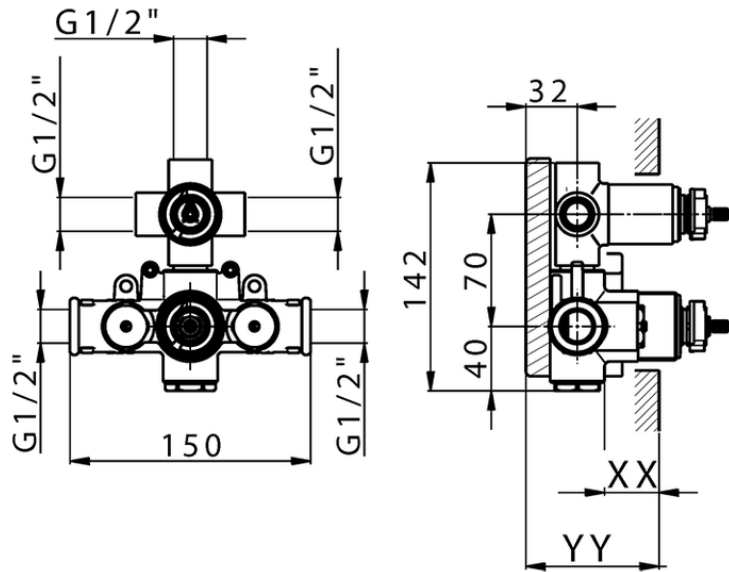

Exposed part for con.thermo.shower valve, 3-outlet HARLOCK_HC018200

HC018200

<https://en.huberitalia.com/exposed-part-for-con-thermo-shower-valve-3-outlet-harlock-hc018200>

Piastra/Plate/Plaque/Platte/Placa

2-3mm: XX 25-40 YY 76-91

10 mm: XX 16-31 YY 65-80

ZB018200

<https://en.huberitalia.com/3-outlet-concealed-thermostatic-shower-valve-concealed-zb018200>

2025-04-02