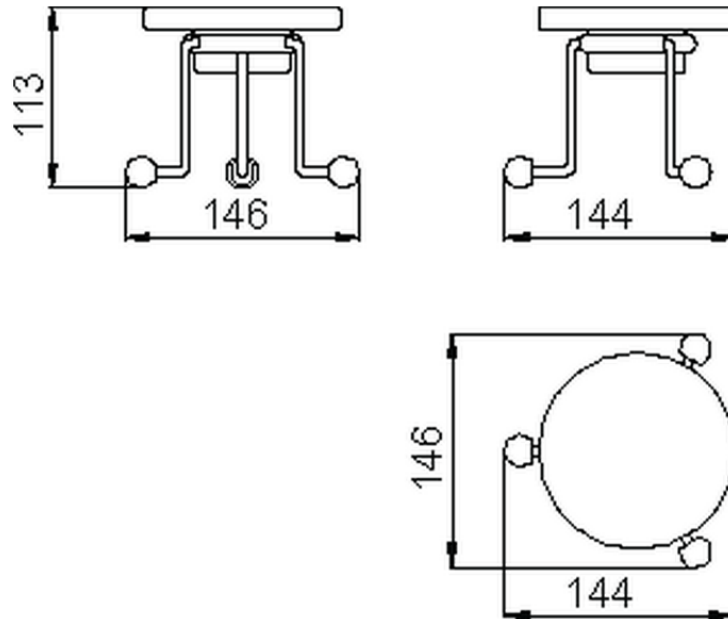

Soap-dish CROISETTE_4028.01H.

4028.01H.

<https://en.huberitalia.com/soap-dish-croisette-4028-01h>

2024-11-21