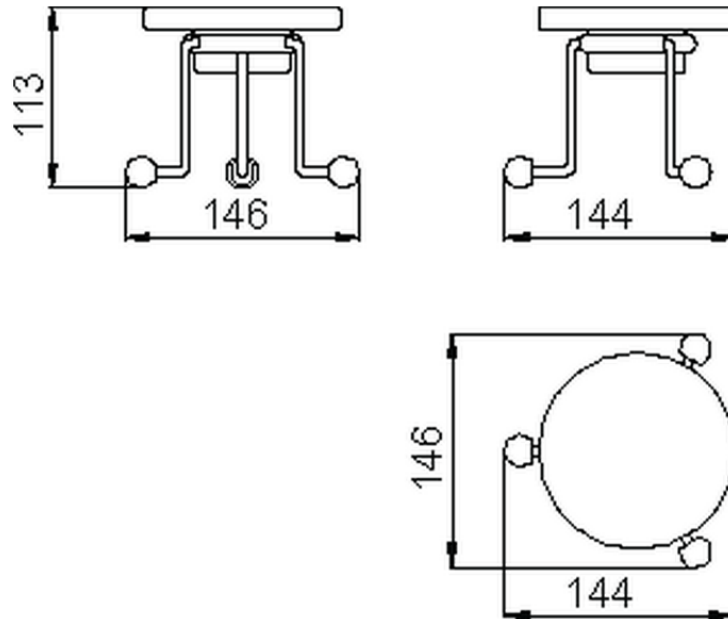

Soap-dish CROISETTE_4028.01H.

4028.01H.

<https://en.huberitalia.com/soap-dish-croisette-4028-01h>

2024-11-24