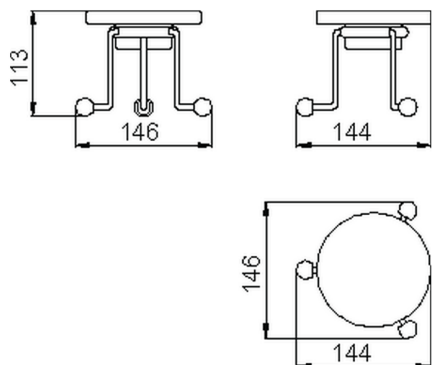

Soap-dish CROISETTE_4028.01H.

MODEL **4028.01H.**

Soap-dish, in ceramic

AVAILABLE FINISHINGS

-  **AC** AC Satin Brushed Nickel
-  **BA** BA Old Bronze
-  **CR** CR Chrome
-  **2W** 2W Brushed Gold

CHARACTERISTICS