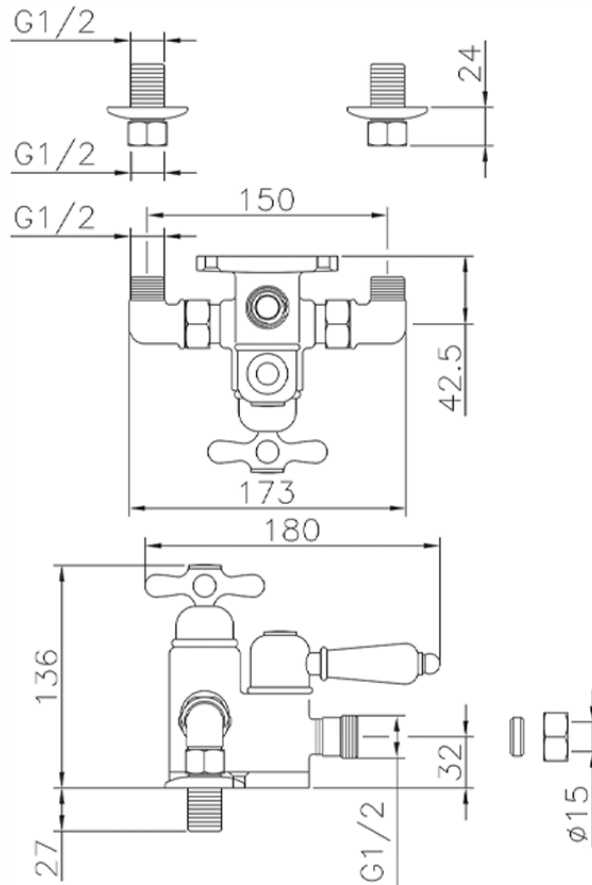

Thermostatic shower mixer CROISSETTE_150.CS01H.

150.CS01H.

<https://en.huberitalia.com/thermostatic-shower-mixer-croisette-150-cs01h>

2025-04-23