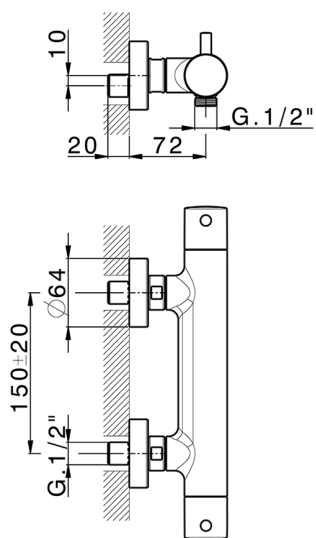

Thermostatic shower mixer M32_MTT01010

MODEL **MTT01010**

Thermostatic shower mixer, without shower set, 1/2" M flexible connection

AVAILABLE FINISHINGS

-  **21** 21 Chrome
-  **26** 26 Old Copper
-  **2F** 2F Brushed Nickel
-  **2W** 2W Brushed Gold
-  **40** 40 Matt Black
-  **4Q** 4Q Matt White

CHARACTERISTICS

Cartridge Spare Parts **22.04A.AR - ZZ97279004**

Argo 2 (long filter) Thermostatic Valve

Thermostatic

The Huber thermostatic is your personal water manager, helping you to handle, control and save water and energy.