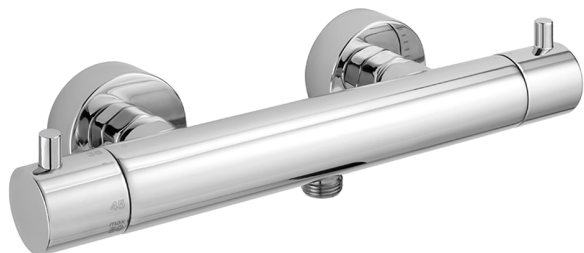

Thermostatic shower mixer M32_MTT01010

MODEL **MTT01010**

Thermostatic shower mixer, without shower set, 1/2" M flexible connection

AVAILABLE FINISHINGS

-  **21** 21 Chrome
-  **26** 26 Old Copper
-  **2F** 2F Brushed Nickel
-  **2W** 2W Brushed Gold
-  **40** 40 Matt Black
-  **4Q** 4Q Matt White

CHARACTERISTICS

Cartridge Spare Parts **22.04A.AR - ZZ97279004**

Argo 2 (long filter) Thermostatic Valve

Thermostatic

The Huber thermostatic is your personal water manager, helping you to handle, control and save water and energy.