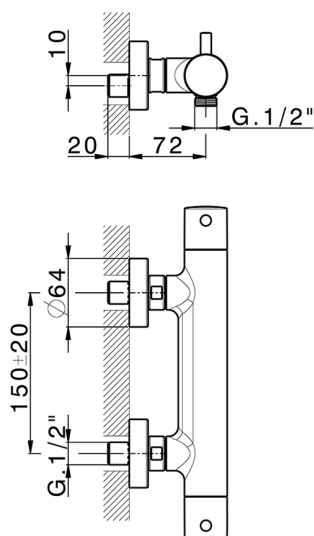

## Thermostatic shower mixer M32\_MTT01010

MODEL **MTT01010**

Thermostatic shower mixer, without shower set, 1/2" M flexible connection

### CHARACTERISTICS

Cartridge Spare Parts **22.04A.AR - ZZ97279004**

**Argo 2 (long filter) Thermostatic Valve**