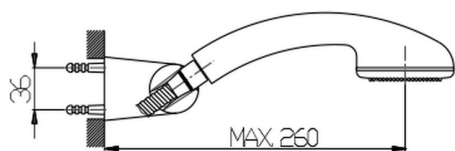

Shower set SHOWER_SS018020

MODEL **SS018020**

Shower set, Wall mounted adjustable handshower bracket, ABS one spray handshower, 150 cm Brass flexible hose

AVAILABLE FINISHINGS

CHARACTERISTICS

2024-11-15