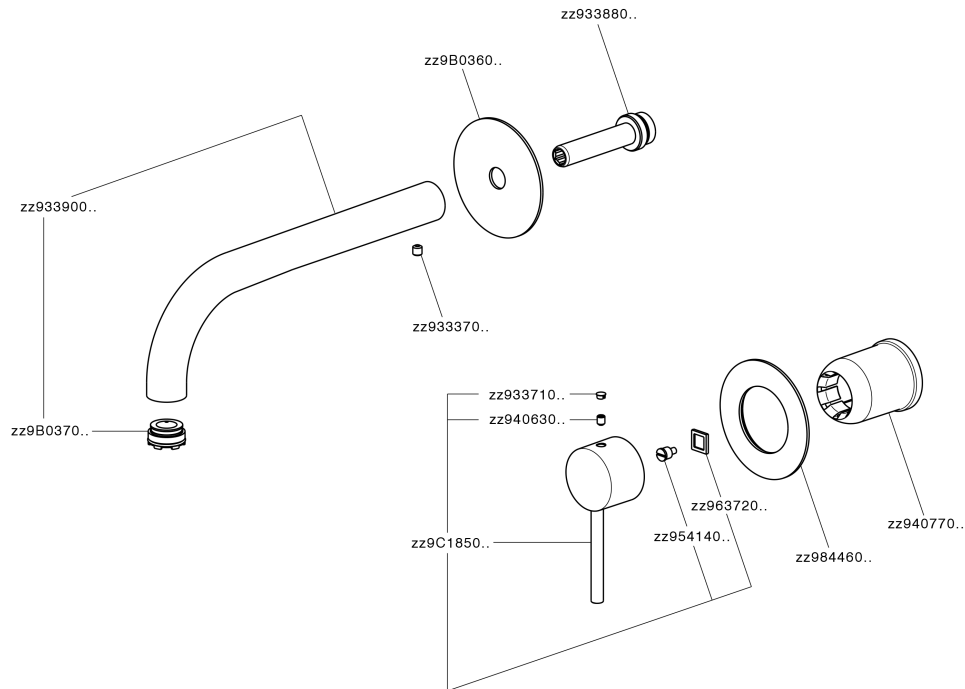

Exposed part for single lever washbasin valve NUOVA KIRUNA_K200551E

K200551E

<https://en.huberitalia.com/exposed-part-for-single-lever-washbasin-valve-nuova-kiruna-k200551e>

Concealed single lever washbasin mixer Easy-Box CONCEALED_ZB002450

ZB002450

<https://en.huberitalia.com/concealed-single-lever-washbasin-mixer-easy-box-concealed-zb002450>

2026-06-30