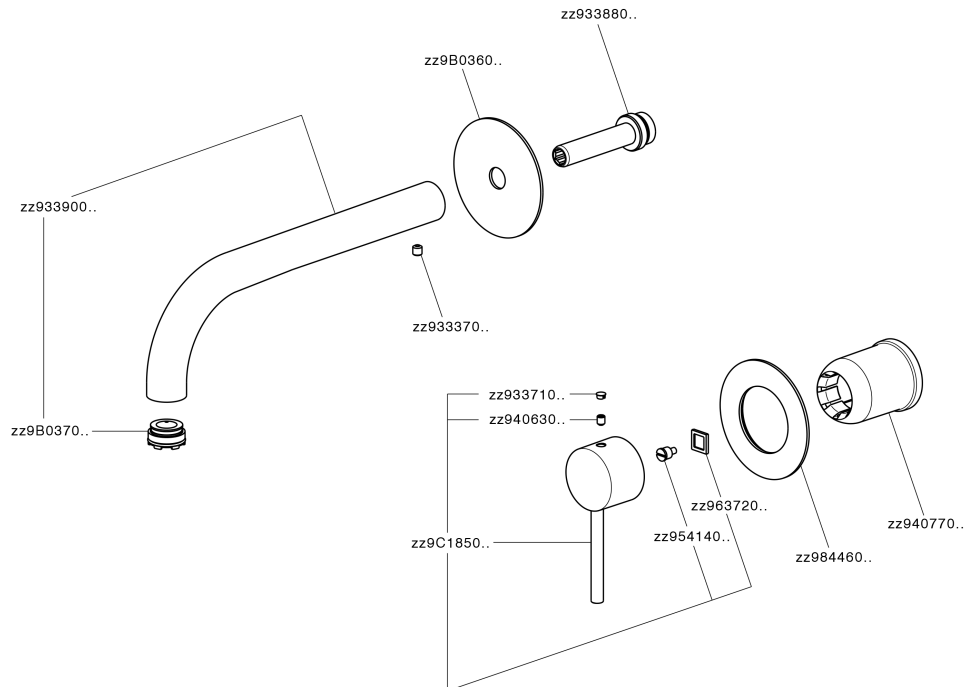

Exposed part for single lever washbasin valve NUOVA KIRUNA_K200551E

K200551E

<https://en.huberitalia.com/exposed-part-for-single-lever-washbasin-valve-nuova-kiruna-k200551e>

Concealed single lever washbasin mixer Easy-Box CONCEALED_ZB002450

ZB002450

<https://en.huberitalia.com/concealed-single-lever-washbasin-mixer-easy-box-concealed-zb002450>

2026-04-05