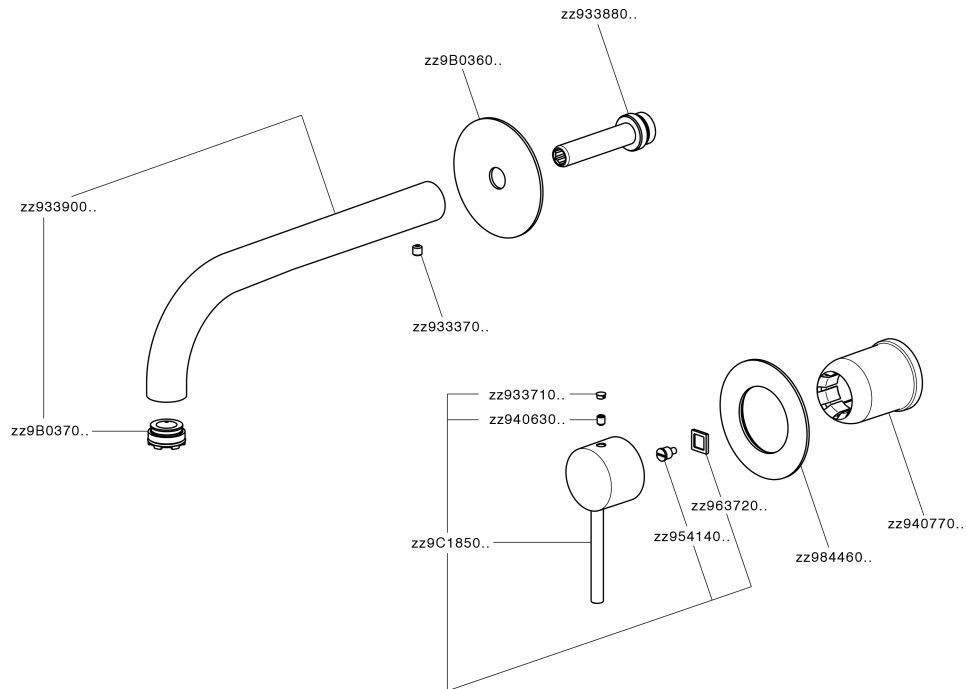

Exposed part for single lever washbasin valve NUOVA KIRUNA_K200551E

K200551E

<https://en.huberitalia.com/exposed-part-for-single-lever-washbasin-valve-nuova-kiruna-k200551e>

Concealed single lever washbasin mixer Easy-Box CONCEALED_ZB002450

ZB002450

<https://en.huberitalia.com/concealed-single-lever-washbasin-mixer-easy-box-concealed-zb002450>

2026-04-30