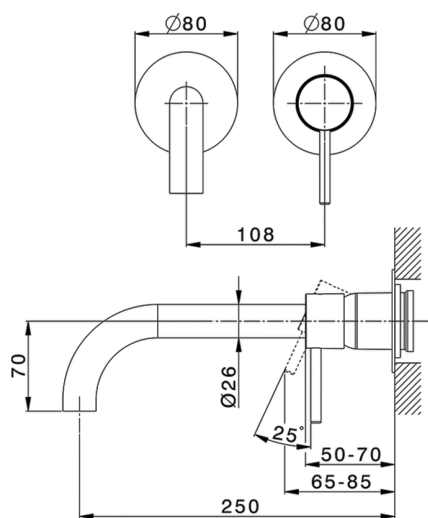

Exposed part for single lever washbasin valve NUOVA KIRUNA_K200551E

MODEL **K200551E**

Exposed part for single lever basin mixer, without concealed part, spout L.250 mm, for item Easy-Box ZB002450 and art. ZB025510

AVAILABLE FINISHINGS

- **21** 21 Chrome
- **26** 26 Old Copper
- **2F** 2F Brushed Nickel
- **2W** 2W Brushed Gold
- **40** 40 Matt Black
- **4Q** 4Q Matt White

CHARACTERISTICS

Installation **Concealed**

Required concealed parts **ZB002450**