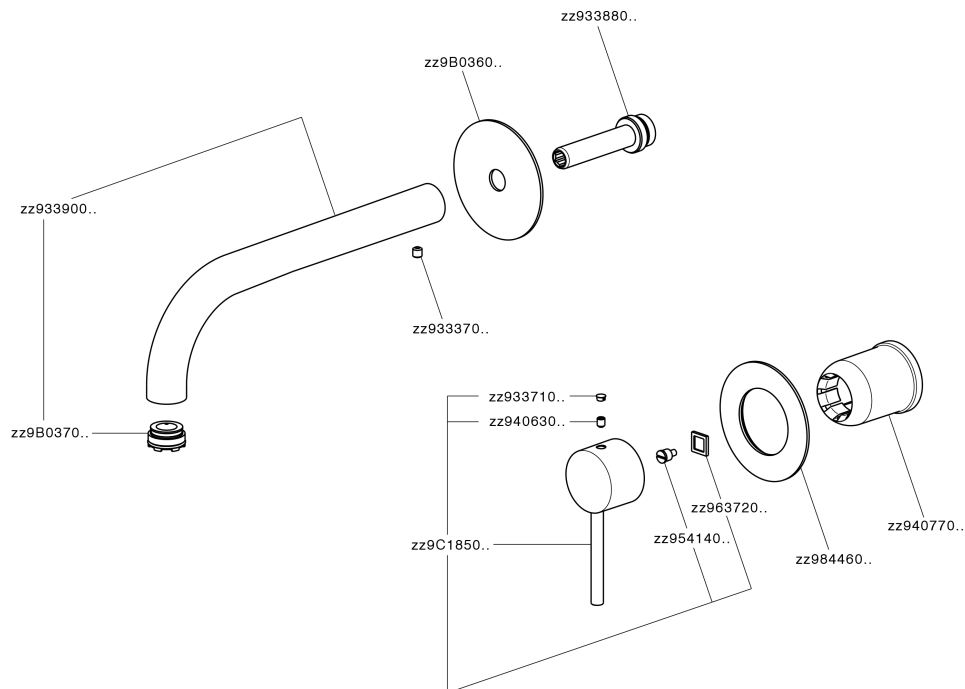

## Exposed part for single lever washbasin valve NUOVA KIRUNA\_K200551E

MODEL **K200551E**

Exposed part for single lever basin mixer, without concealed part, spout L.250 mm, for item Easy-Box ZB002450 and art. ZB025510

## Exposed part for single lever washbasin valve NUOVA KIRUNA\_K200551E

K200551E

<https://en.huberitalia.com/exposed-part-for-single-lever-washbasin-valve-nuova-kiruna-k200551e>

## Concealed single lever washbasin mixer Easy-Box CONCEALED\_ZB002450

MODEL **ZB002450**

Concealed single lever washbasin mixer  
Easy-Box, with protection guard box, without trim kit

AVAILABLE FINISHINGS

CHARACTERISTICS

Installation	<b>Concealed</b>
Cartridge Spare Parts	<b>ZZ95409000</b>
<b>35 mm Cartridge</b>	
Concealed	<b>1</b>

Piastra/Plate/Plaque/Platte/Placa

2-3mm: XX 56-76

10mm: XX 48-68