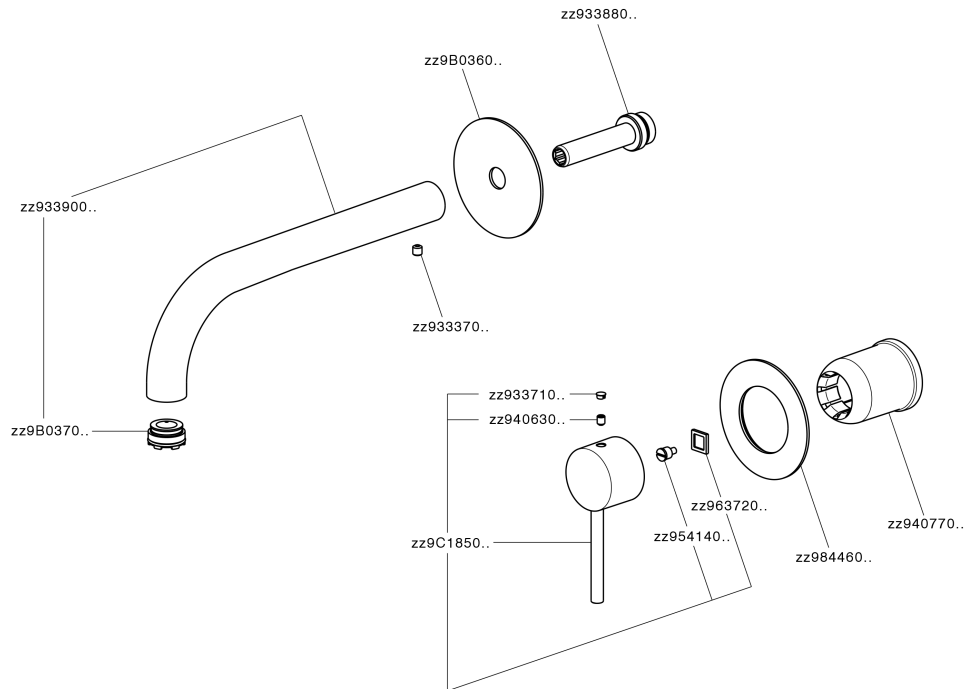

Exposed part for single lever washbasin valve NUOVA KIRUNA_K200551E

K200551E

<https://en.huberitalia.com/exposed-part-for-single-lever-washbasin-valve-nuova-kiruna-k200551e>