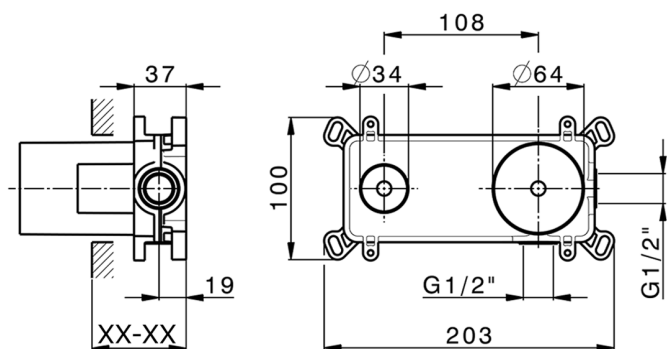

Exposed part for single lever washbasin valve NUOVA KIRUNA_K200551E

MODEL **K200551E**

Exposed part for single lever basin mixer, without concealed part, spout L.250 mm, for item Easy-Box ZB002450 and art. ZB025510

Concealed single lever washbasin mixer Easy-Box CONCEALED_ZB002450

MODEL **ZB002450**

Concealed single lever washbasin mixer
Easy-Box, with protection guard box, without trim kit

AVAILABLE FINISHINGS

04 04 Without finishing

CHARACTERISTICS

Installation	Concealed
Cartridge Spare Parts	ZZ95409000
35 mm Cartridge	
Concealed	1

Piastra/Plate/Plaque/Platte/Placa

2-3mm: XX 56-76

10mm: XX 48-68

DeviaStop

The Huber Devia Stop technology allows to adjust the water flow and to direct it to the selected output point (overhead soaker, hand shower, etc).