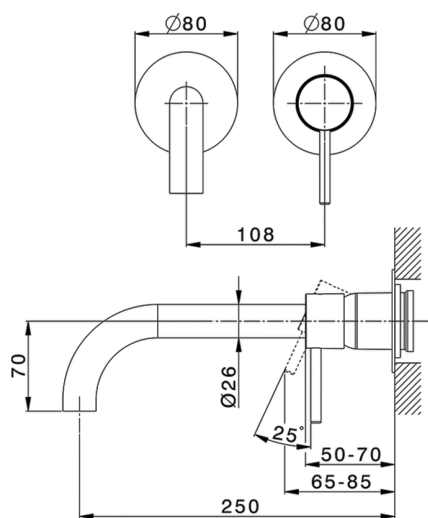

Exposed part for single lever washbasin valve NUOVA KIRUNA_K200551E

MODEL **K200551E**

Exposed part for single lever basin mixer, without concealed part, spout L.250 mm, for item Easy-Box ZB002450 and art. ZB025510

Required concealed parts **ZB002450**

Exposed part for single lever washbasin valve NUOVA KIRUNA_K200551E

K200551E

<https://en.huberitalia.com/exposed-part-for-single-lever-washbasin-valve-nuova-kiruna-k200551e>

Concealed single lever washbasin mixer Easy-Box CONCEALED_ZB002450

MODEL **ZB002450**

Concealed single lever washbasin mixer
Easy-Box, with protection guard box, without trim kit

AVAILABLE FINISHINGS

04 04 Without finishing

CHARACTERISTICS

Installation	Concealed
Cartridge Spare Parts	ZZ95409000
35 mm Cartridge	
Concealed	1

Piastra/Plate/Plaque/Platte/Placa

2-3mm: XX 56-76

10mm: XX 48-68

DeviaStop

The Huber Devia Stop technology allows to adjust the water flow and to direct it to the selected output point (overhead soaker, hand shower, etc).