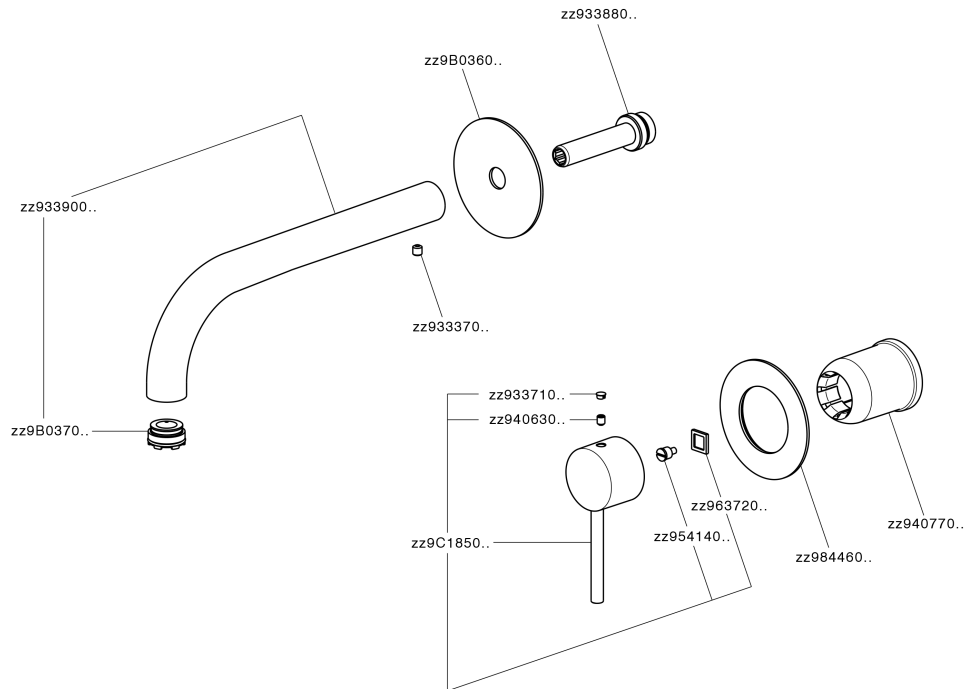

Exposed part for single lever washbasin valve NUOVA KIRUNA_K200551E

MODEL **K200551E**

Exposed part for single lever basin mixer, without concealed part, spout L.250 mm, for item Easy-Box ZB002450 and art. ZB025510

Required concealed parts **ZB002450**

Exposed part for single lever washbasin valve NUOVA KIRUNA_K200551E

K200551E

<https://en.huberitalia.com/exposed-part-for-single-lever-washbasin-valve-nuova-kiruna-k200551e>

Concealed single lever washbasin mixer Easy-Box CONCEALED_ZB002450

MODEL **ZB002450**

Concealed single lever washbasin mixer
Easy-Box, with protection guard box, without trim kit

AVAILABLE FINISHINGS

04 04 Without finishing

CHARACTERISTICS

Installation	Concealed
Cartridge Spare Parts	ZZ95409000
35 mm Cartridge	
Concealed	1

Piastra/Plate/Plaque/Platte/Placa

2-3mm: XX 56-76

10mm: XX 48-68

DeviaStop

The Huber Devia Stop technology allows to adjust the water flow and to direct it to the selected output point (overhead soaker, hand shower, etc).