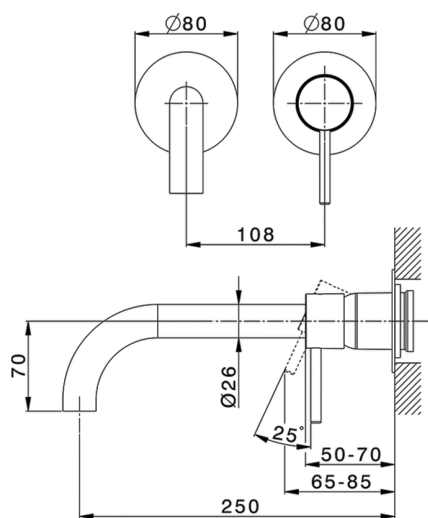

Exposed part for single lever washbasin valve NUOVA KIRUNA_K200551E

MODEL **K200551E**

Exposed part for single lever basin mixer, without concealed part, spout L.250 mm, for item Easy-Box ZB002450 and art.ZB025510

Required concealed parts **ZB002450**

Exposed part for single lever washbasin valve NUOVA KIRUNA_K200551E

K200551E

<https://en.huberitalia.com/exposed-part-for-single-lever-washbasin-valve-nuova-kiruna-k200551e>

Concealed single lever washbasin mixer Easy-Box CONCEALED_ZB002450

MODEL **ZB002450**

Concealed single lever washbasin mixer
Easy-Box, with protection guard box, without trim kit

AVAILABLE FINISHINGS

CHARACTERISTICS

Installation	Concealed
Cartridge Spare Parts	ZZ95409000
35 mm Cartridge	
Concealed	1

Piastra/Plate/Plaque/Platte/Placa

2-3mm: XX 56-76

10mm: XX 48-68

DeviaStop

The Huber Devia Stop technology allows to adjust the water flow and to direct it to the selected output point (overhead soaker, hand shower, etc).