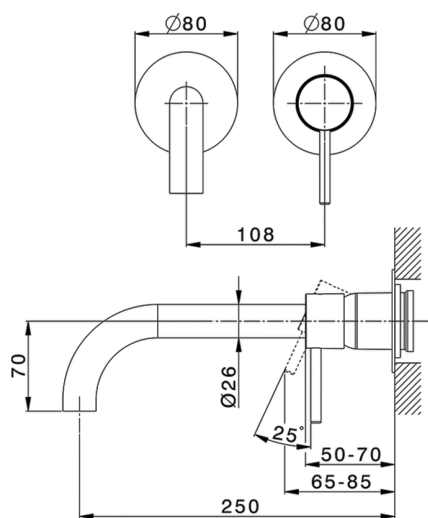

## Exposed part for single lever washbasin valve NUOVA KIRUNA\_K200551E

MODEL **K200551E**

Exposed part for single lever basin mixer, without concealed part, spout L.250 mm, for item Easy-Box ZB002450 and art.ZB025510

## Exposed part for single lever washbasin valve NUOVA KIRUNA\_K200551E

K200551E

<https://en.huberitalia.com/exposed-part-for-single-lever-washbasin-valve-nuova-kiruna-k200551e>

CHARACTERISTICS

Installation	<b>Concealed</b>
Cartridge Spare Parts	<b>ZZ95409000</b>
<b>35 mm Cartridge</b>	
Concealed	<b>1</b>

Piastra/Plate/Plaque/Platte/Placa

2-3mm: XX 56-76

10mm: XX 48-68