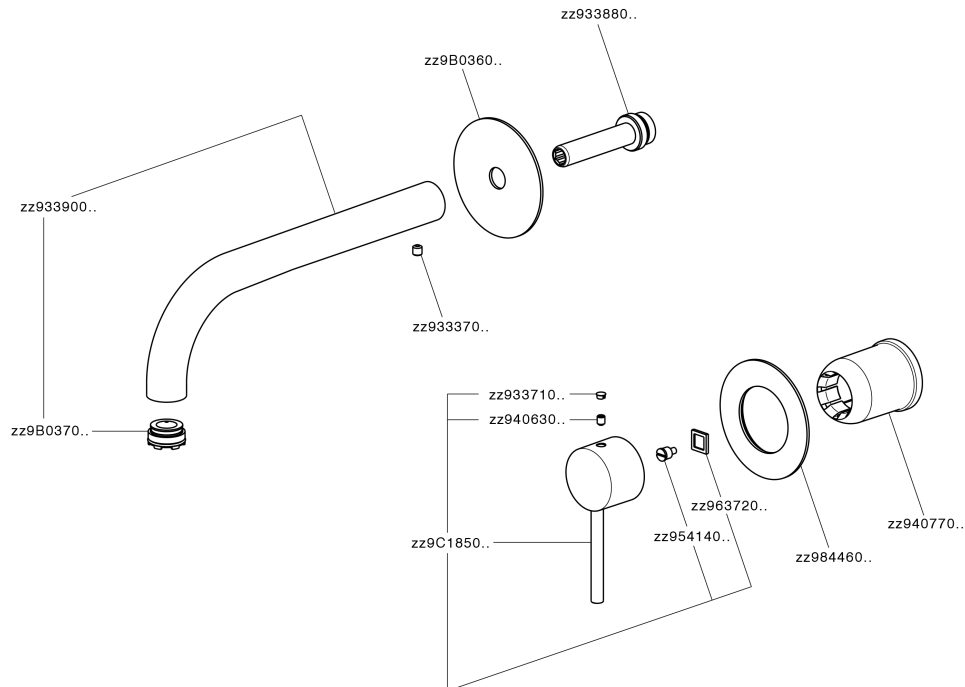

## Exposed part for single lever washbasin valve NUOVA KIRUNA\_K200551E

MODEL **K200551E**

Exposed part for single lever basin mixer, without concealed part, spout L.250 mm, for item Easy-Box ZB002450 and art.ZB025510

## Exposed part for single lever washbasin valve NUOVA KIRUNA\_K200551E

K200551E

<https://en.huberitalia.com/exposed-part-for-single-lever-washbasin-valve-nuova-kiruna-k200551e>

## Concealed single lever washbasin mixer Easy-Box CONCEALED\_ZB002450

MODEL **ZB002450**

Concealed single lever washbasin mixer  
Easy-Box, with protection guard box, without trim kit

AVAILABLE FINISHINGS

CHARACTERISTICS

Installation	<b>Concealed</b>
Cartridge Spare Parts	<b>ZZ95409000</b>
<b>35 mm Cartridge</b>	
Concealed	<b>1</b>

Piastra/Plate/Plaque/Platte/Placa

2-3mm: XX 56-76

10mm: XX 48-68