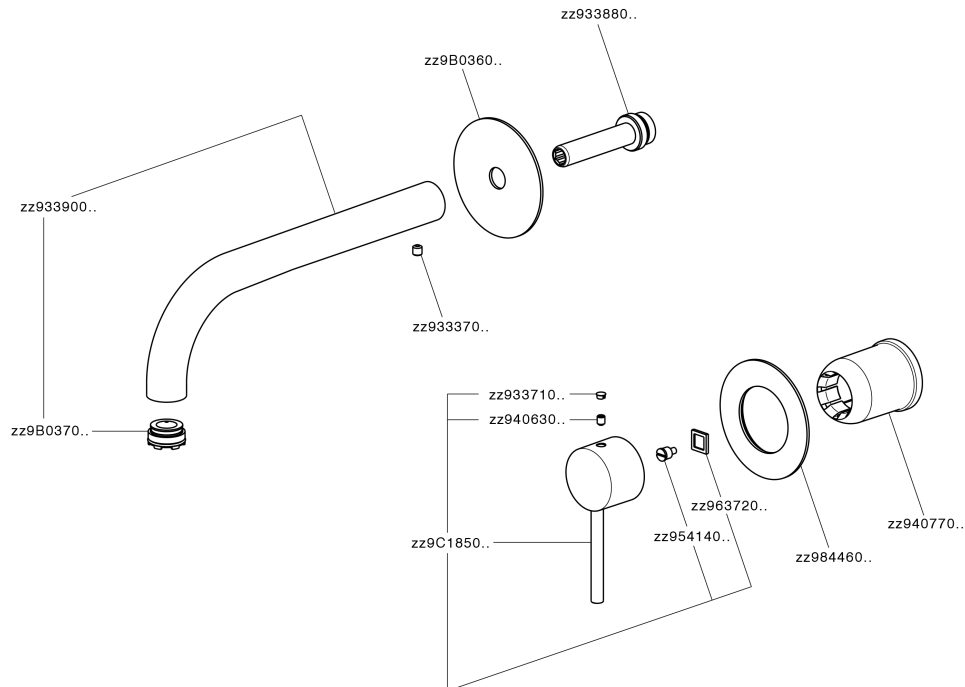

Exposed part for single lever washbasin valve NUOVA KIRUNA_K200551E

MODEL **K200551E**

Exposed part for single lever basin mixer, without concealed part, spout L.250 mm, for item Easy-Box ZB002450 and art.ZB025510

Required concealed parts **ZB002450**

Exposed part for single lever washbasin valve NUOVA KIRUNA_K200551E

K200551E

<https://en.huberitalia.com/exposed-part-for-single-lever-washbasin-valve-nuova-kiruna-k200551e>

Concealed single lever washbasin mixer Easy-Box CONCEALED_ZB002450

MODEL **ZB002450**

Concealed single lever washbasin mixer
Easy-Box, with protection guard box, without trim kit

AVAILABLE FINISHINGS

CHARACTERISTICS

Installation	Concealed
Cartridge Spare Parts	ZZ95409000
35 mm Cartridge	
Concealed	1

Piastra/Plate/Plaque/Platte/Placa

2-3mm: XX 56-76

10mm: XX 48-68

DeviaStop

The Huber Devia Stop technology allows to adjust the water flow and to direct it to the selected output point (overhead soaker, hand shower, etc).