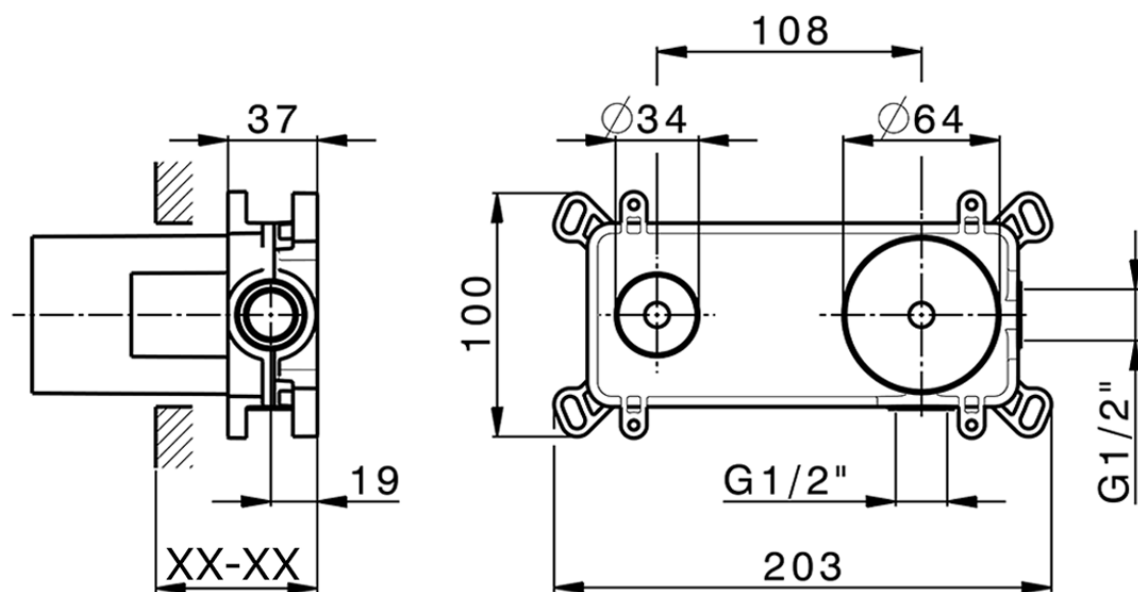

Exposed part for single lever washbasin valve NUOVA KIRUNA_K200551E

K200551E

<https://en.huberitalia.com/exposed-part-for-single-lever-washbasin-valve-nuova-kiruna-k200551e>

Piastra/Plate/Plaque/Platte/Placa

2-3mm: XX 56-76

10mm: XX 48-68