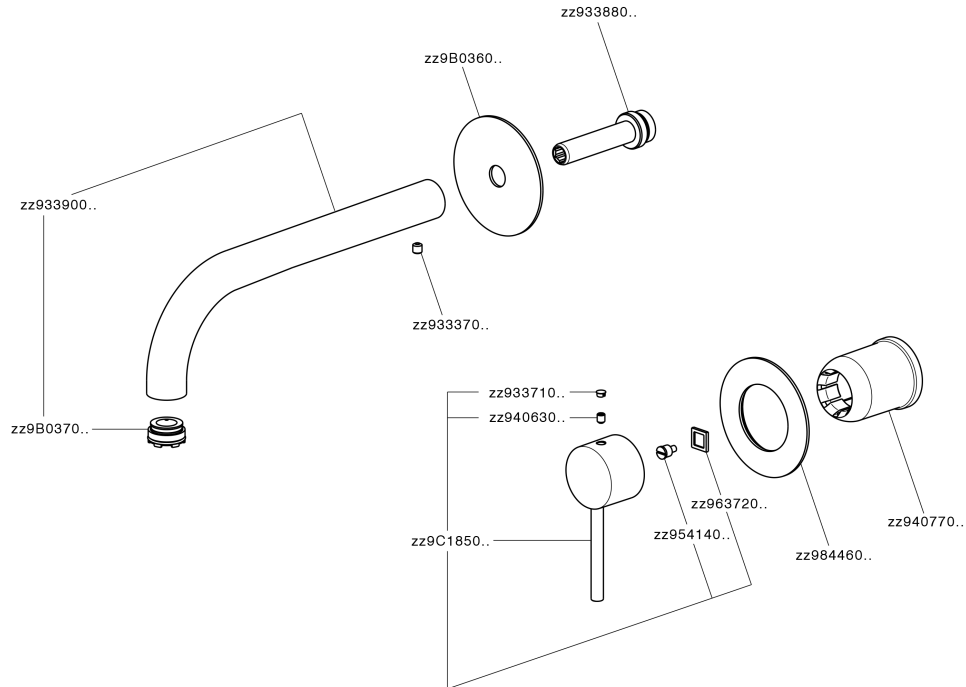

Exposed part for single lever washbasin valve NUOVA KIRUNA_K200551E

MODEL **K200551E**

Exposed part for single lever basin mixer, without concealed part, spout L.250 mm, for item Easy-Box ZB002450 and art.ZB025510

Required concealed parts **ZB002450**

Exposed part for single lever washbasin valve NUOVA KIRUNA_K200551E

K200551E

<https://en.huberitalia.com/exposed-part-for-single-lever-washbasin-valve-nuova-kiruna-k200551e>

Concealed single lever washbasin mixer Easy-Box CONCEALED_ZB002450

MODEL **ZB002450**

Concealed single lever washbasin mixer
Easy-Box, with protection guard box, without trim kit

AVAILABLE FINISHINGS

CHARACTERISTICS

Installation	Concealed
Cartridge Spare Parts	ZZ95409000
35 mm Cartridge	
Concealed	1

Piastra/Plate/Plaque/Platte/Placa

2-3mm: XX 56-76

10mm: XX 48-68

DeviaStop

The Huber Devia Stop technology allows to adjust the water flow and to direct it to the selected output point (overhead soaker, hand shower, etc).