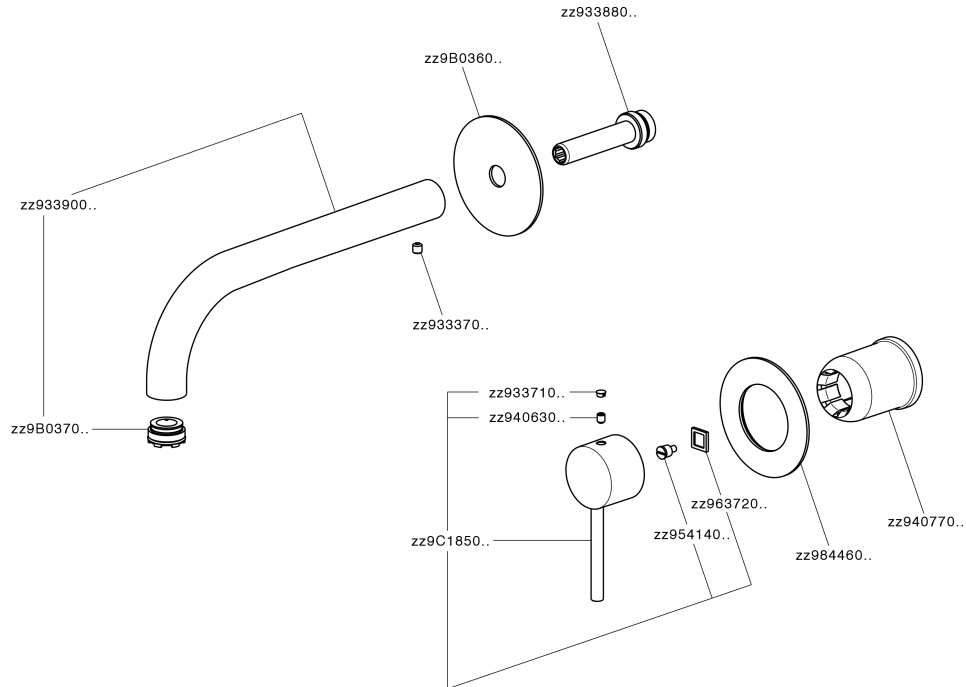

## Exposed part for single lever washbasin valve NUOVA KIRUNA\_K200551E

K200551E

<https://en.huberitalia.com/exposed-part-for-single-lever-washbasin-valve-nuova-kiruna-k200551e>

## Concealed single lever washbasin mixer Easy-Box CONCEALED\_ZB002450

ZB002450

<https://en.huberitalia.com/concealed-single-lever-washbasin-mixer-easy-box-concealed-zb002450>

2026-04-08