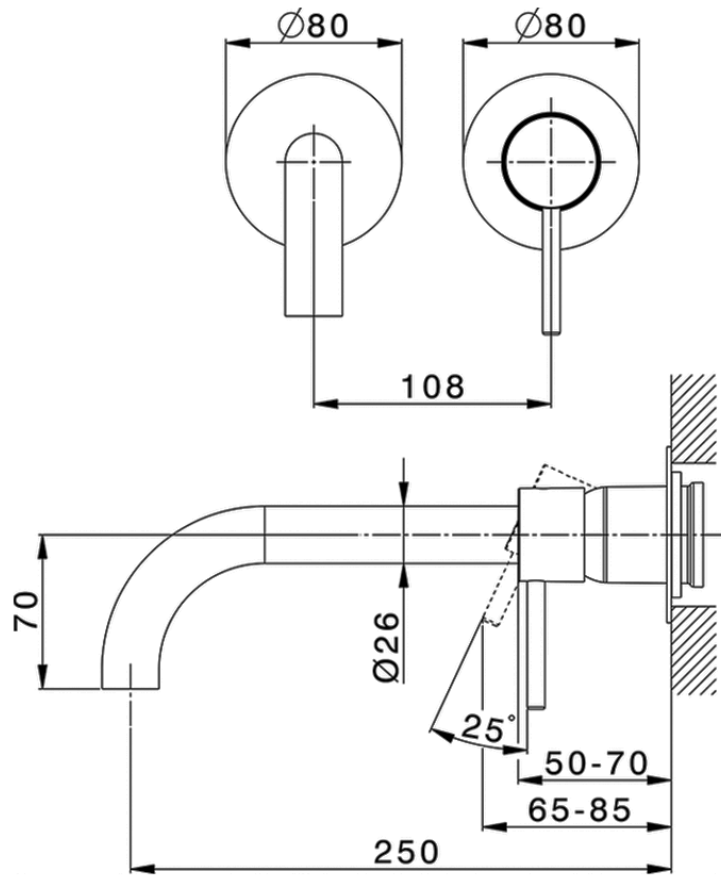

## Exposed part for single lever washbasin valve NUOVA KIRUNA\_K200551E

K200551E

<https://en.huberitalia.com/exposed-part-for-single-lever-washbasin-valve-nuova-kiruna-k200551e>

Piastra/Plate/Plaque/Platte/Placa

2-3mm: XX 56-76

10mm: XX 48-68