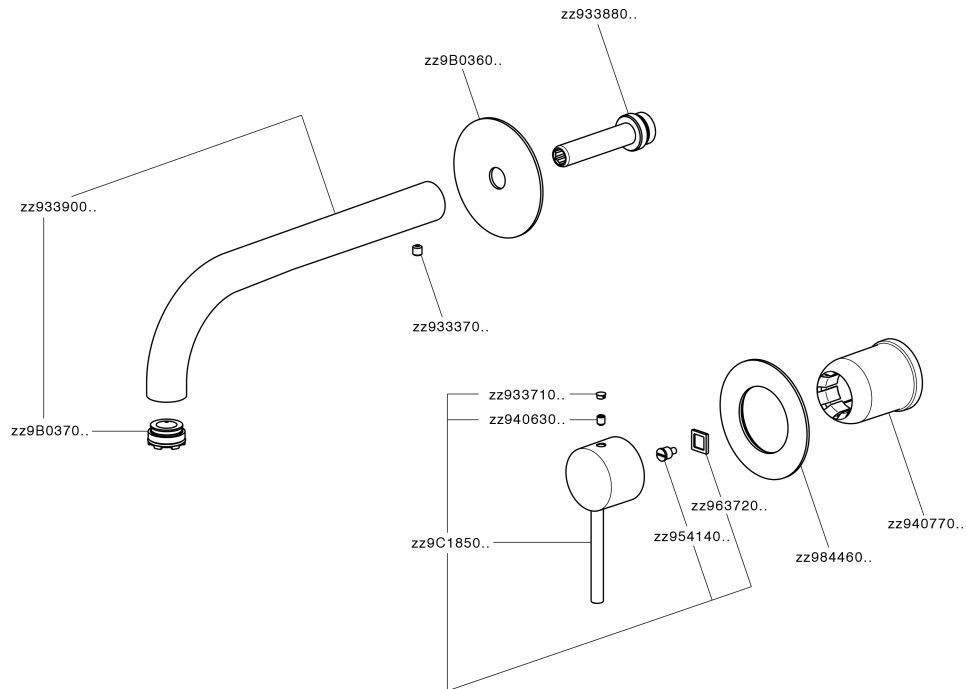

Exposed part for single lever washbasin valve NUOVA KIRUNA_K200551E

K200551E

<https://en.huberitalia.com/exposed-part-for-single-lever-washbasin-valve-nuova-kiruna-k200551e>

Concealed single lever washbasin mixer Easy-Box CONCEALED_ZB002450

ZB002450

<https://en.huberitalia.com/concealed-single-lever-washbasin-mixer-easy-box-concealed-zb002450>

2026-04-06