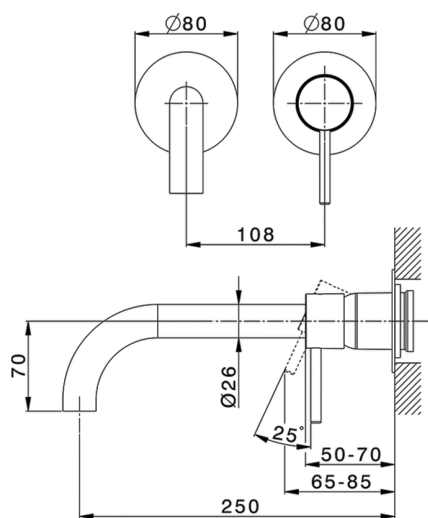

Exposed part for single lever washbasin valve NUOVA KIRUNA_K200551E

MODEL **K200551E**

Exposed part for single lever basin mixer, without concealed part, spout L.250 mm, for item Easy-Box ZB002450 and art. ZB025510

Required concealed parts **ZB002450**

Exposed part for single lever washbasin valve NUOVA KIRUNA_K200551E

K200551E

<https://en.huberitalia.com/exposed-part-for-single-lever-washbasin-valve-nuova-kiruna-k200551e>

Concealed single lever washbasin mixer Easy-Box CONCEALED_ZB002450

MODEL **ZB002450**

Concealed single lever washbasin mixer
Easy-Box, with protection guard box, without trim kit

AVAILABLE FINISHINGS

CHARACTERISTICS

Installation	Concealed
Cartridge Spare Parts	ZZ95409000
35 mm Cartridge	
Concealed	1

Piastra/Plate/Plaque/Platte/Placa

2-3mm: XX 56-76

10mm: XX 48-68

DeviaStop

The Huber Devia Stop technology allows to adjust the water flow and to direct it to the selected output point (overhead soaker, hand shower, etc).