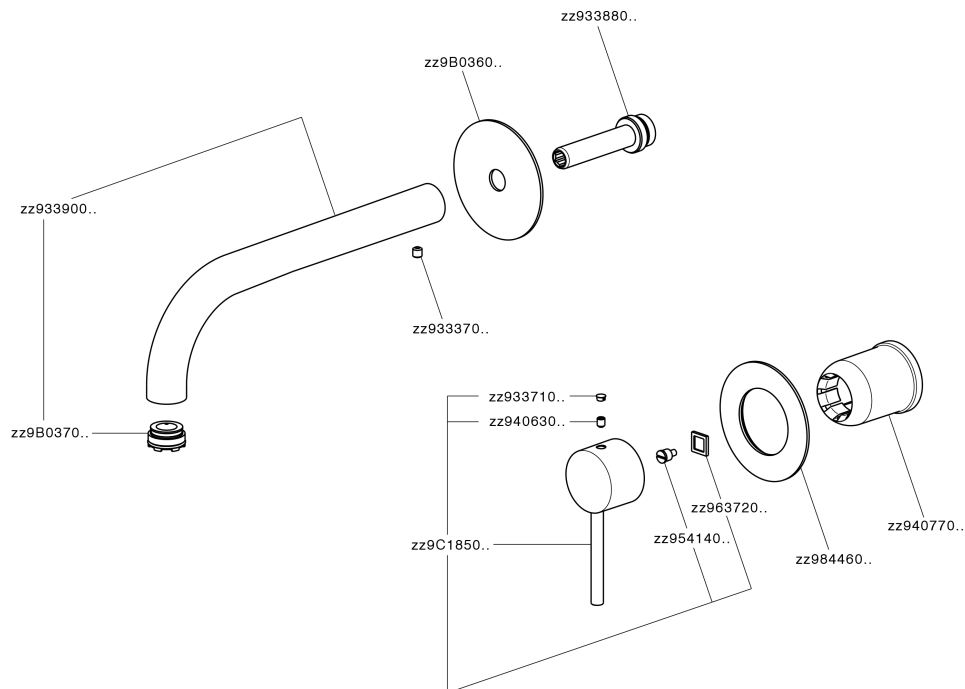

Exposed part for single lever washbasin valve NUOVA KIRUNA_K200551E

MODEL **K200551E**

Exposed part for single lever basin mixer, without concealed part, spout L.250 mm, for item Easy-Box ZB002450 and art. ZB025510

Required concealed parts **ZB002450**

Exposed part for single lever washbasin valve NUOVA KIRUNA_K200551E

K200551E

<https://en.huberitalia.com/exposed-part-for-single-lever-washbasin-valve-nuova-kiruna-k200551e>

Concealed single lever washbasin mixer Easy-Box CONCEALED_ZB002450

MODEL **ZB002450**

Concealed single lever washbasin mixer
Easy-Box, with protection guard box, without trim kit

AVAILABLE FINISHINGS

CHARACTERISTICS

Installation	Concealed
Cartridge Spare Parts	ZZ95409000
35 mm Cartridge	
Concealed	1

Piastra/Plate/Plaque/Platte/Placa

2-3mm: XX 56-76

10mm: XX 48-68

DeviaStop

The Huber Devia Stop technology allows to adjust the water flow and to direct it to the selected output point (overhead soaker, hand shower, etc).