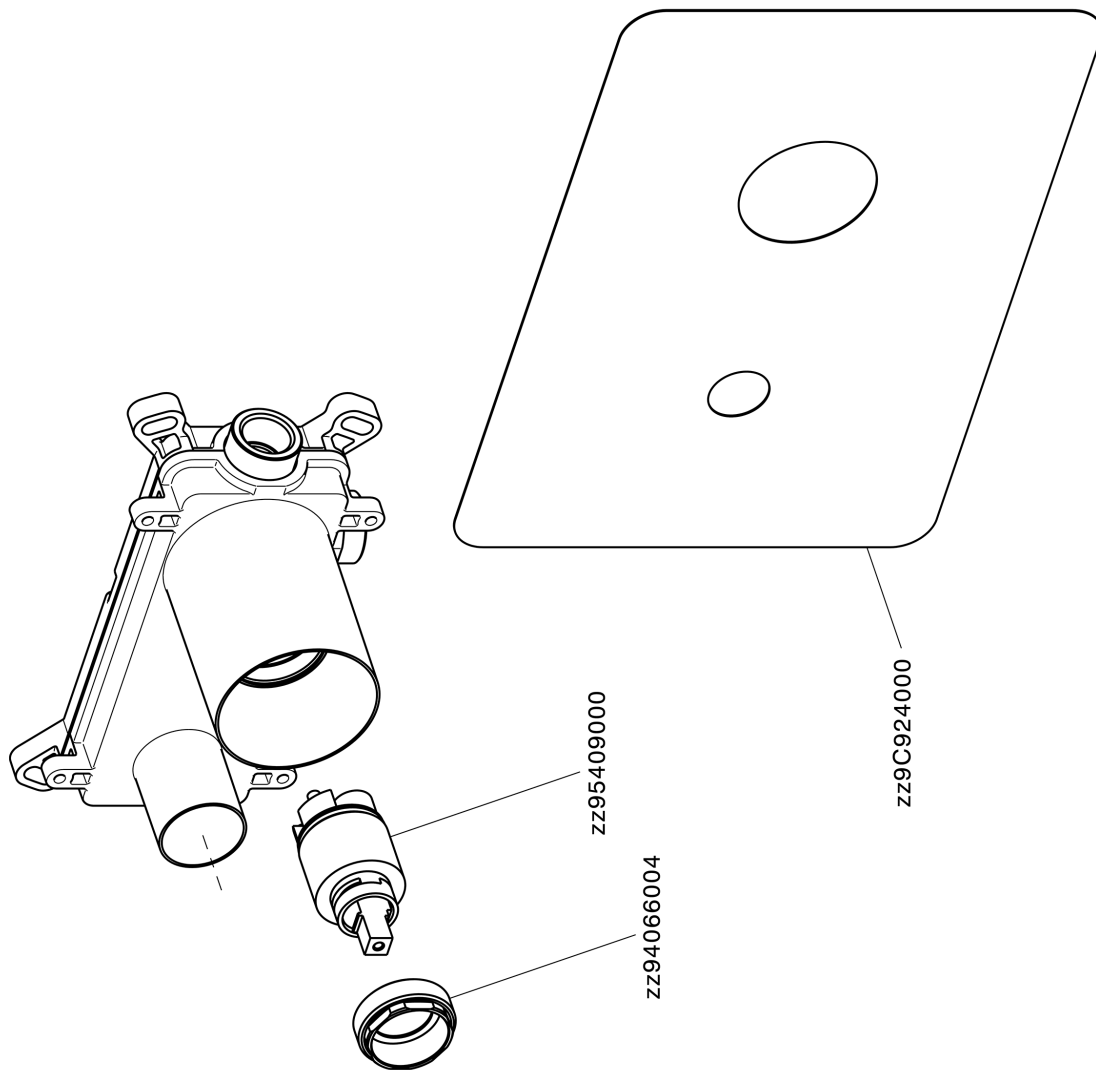

## Exposed part for single lever washbasin valve NUOVA KIRUNA\_K200551E

K200551E

<https://en.huberitalia.com/exposed-part-for-single-lever-washbasin-valve-nuova-kiruna-k200551e>

## Concealed single lever washbasin mixer Easy-Box CONCEALED\_ZB002450

ZB002450

<https://en.huberitalia.com/concealed-single-lever-washbasin-mixer-easy-box-concealed-zb002450>

2026-04-30