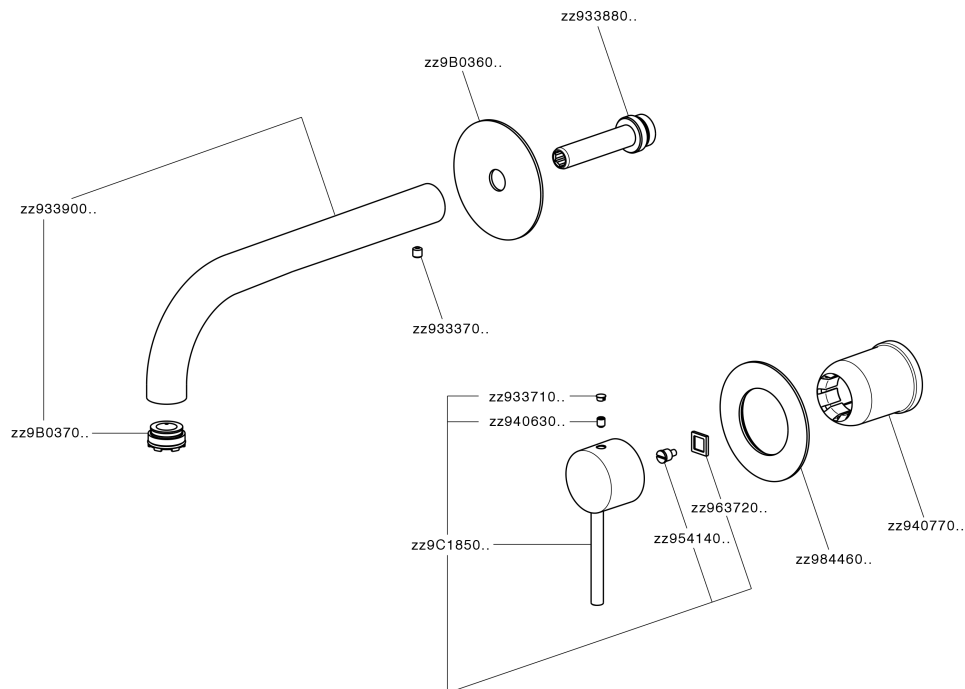

## Exposed part for single lever washbasin valve NUOVA KIRUNA\_K200551E

K200551E

<https://en.huberitalia.com/exposed-part-for-single-lever-washbasin-valve-nuova-kiruna-k200551e>

## Concealed single lever washbasin mixer Easy-Box CONCEALED\_ZB002450

ZB002450

<https://en.huberitalia.com/concealed-single-lever-washbasin-mixer-easy-box-concealed-zb002450>

2026-04-30