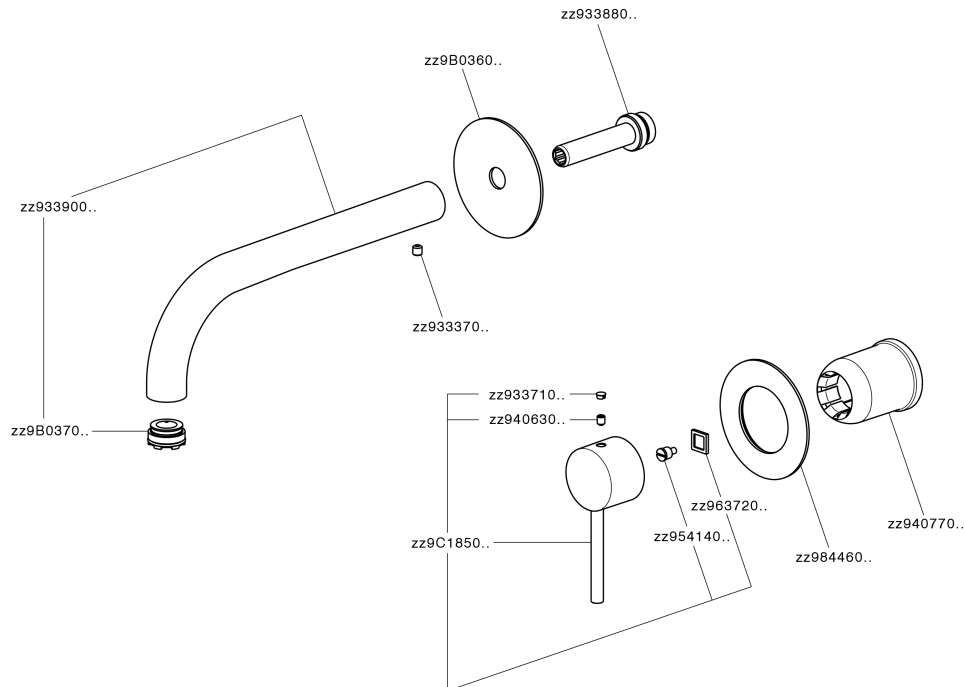

Exposed part for single lever washbasin valve NUOVA KIRUNA_K200551E

K200551E

<https://en.huberitalia.com/exposed-part-for-single-lever-washbasin-valve-nuova-kiruna-k200551e>

Concealed single lever washbasin mixer Easy-Box CONCEALED_ZB002450

ZB002450

<https://en.huberitalia.com/concealed-single-lever-washbasin-mixer-easy-box-concealed-zb002450>

2026-06-09