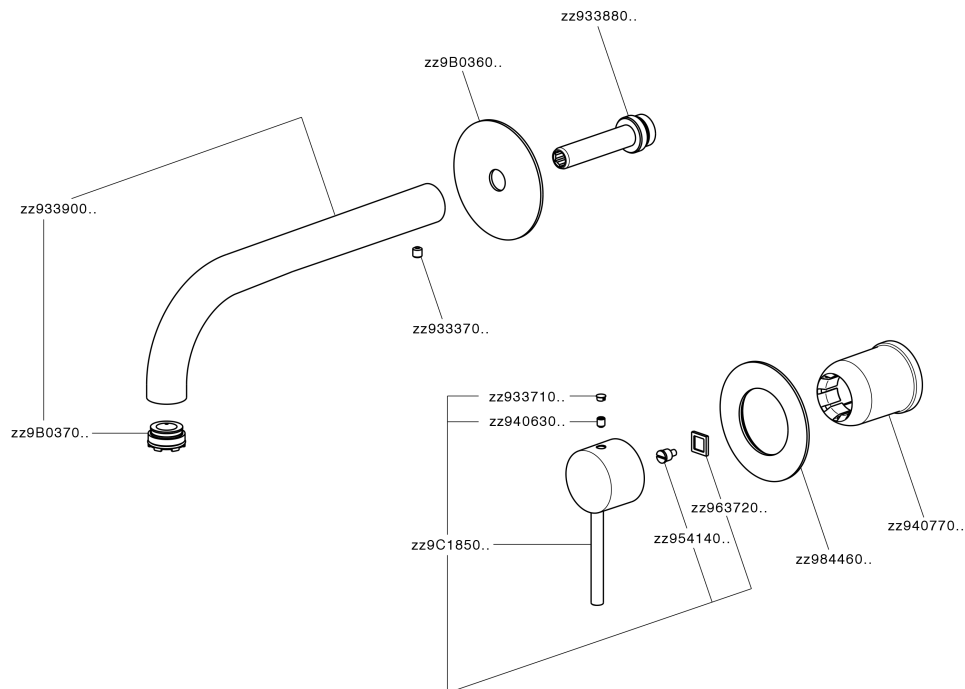

## Exposed part for single lever washbasin valve NUOVA KIRUNA\_K200551E

K200551E

<https://en.huberitalia.com/exposed-part-for-single-lever-washbasin-valve-nuova-kiruna-k200551e>

## Concealed single lever washbasin mixer Easy-Box CONCEALED\_ZB002450

ZB002450

<https://en.huberitalia.com/concealed-single-lever-washbasin-mixer-easy-box-concealed-zb002450>

2026-07-01