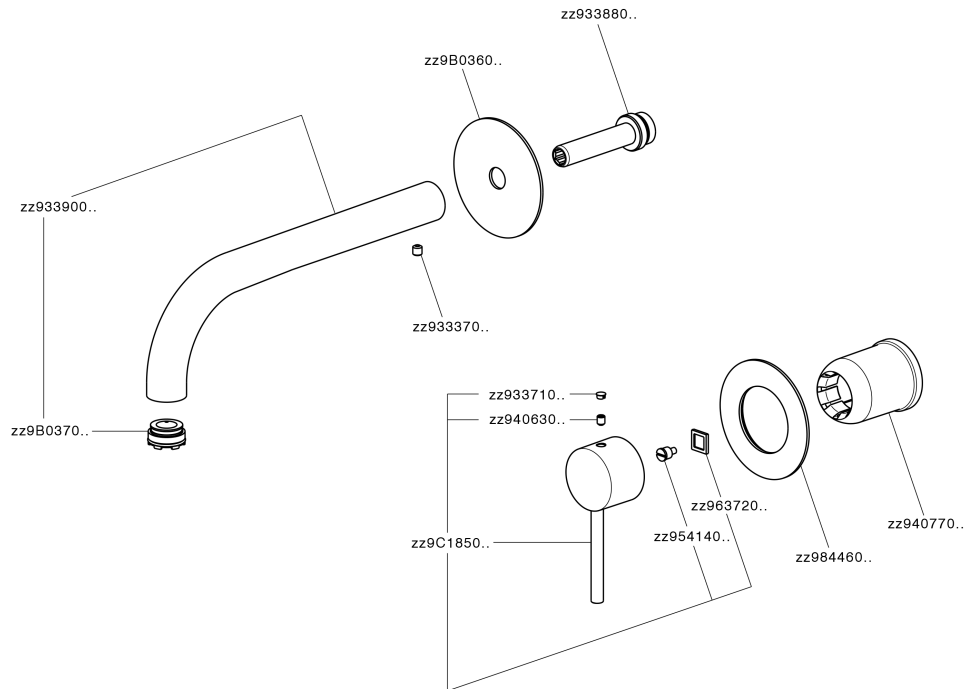

Exposed part for single lever washbasin valve NUOVA KIRUNA_K200551E

MODEL **K200551E**

Exposed part for single lever basin mixer, without concealed part, spout L.250 mm, for item Easy-Box ZB002450 and art. ZB025510

Required concealed parts **ZB002450**

Exposed part for single lever washbasin valve NUOVA KIRUNA_K200551E

K200551E

<https://en.huberitalia.com/exposed-part-for-single-lever-washbasin-valve-nuova-kiruna-k200551e>

Concealed single lever washbasin mixer Easy-Box CONCEALED_ZB002450

MODEL **ZB002450**

Concealed single lever washbasin mixer
Easy-Box, with protection guard box, without trim kit

AVAILABLE FINISHINGS

CHARACTERISTICS

Installation	Concealed
Cartridge Spare Parts	ZZ95409000
35 mm Cartridge	
Concealed	1

Piastra/Plate/Plaque/Platte/Placa

2-3mm: XX 56-76

10mm: XX 48-68

DeviaStop

The Huber Devia Stop technology allows to adjust the water flow and to direct it to the selected output point (overhead soaker, hand shower, etc).