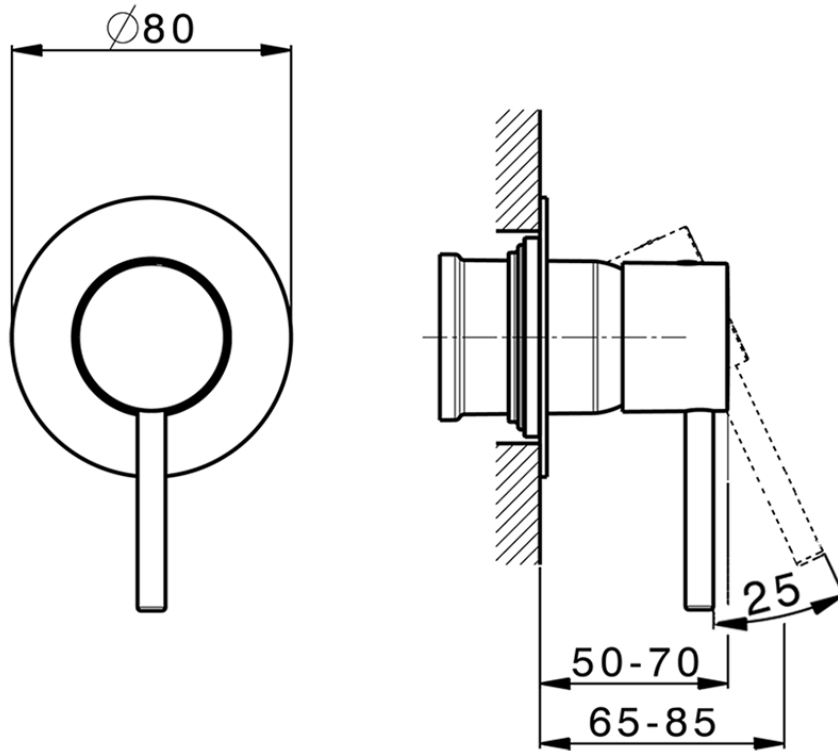

Exposed part for concealed S.L. shower valve M32_MT003000

MT003000

<https://en.huberitalia.com/exposed-part-for-concealed-s-l-shower-valve-m32-mt003000>

Piastra/Plate/Plaque/Platte/Placa

2-3mm: XX 27-47 YY 54-74

10mm: XX 16-40 YY 43-68

ZB005301

<https://en.huberitalia.com/concealed-single-lever-shower-mixer-concealed-zb005301>

Piastra/Plate/Plaque/Platte/Placa

2-3mm: XX 27-47 YY 54-74

10mm: XX 16-40 YY 43-68

ZB005300

<https://en.huberitalia.com/concealed-single-lever-shower-valve-concealed-zb005300>

2024-12-18