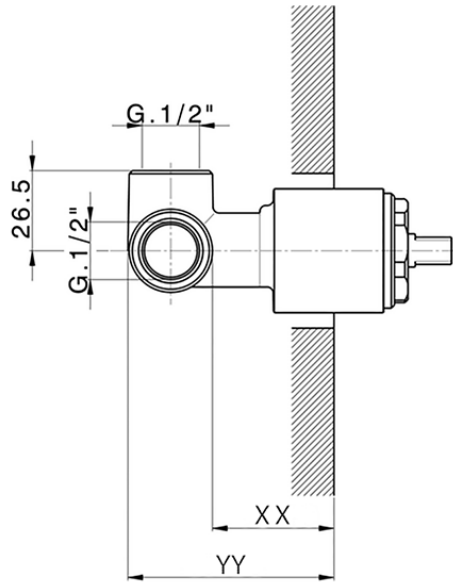

Exposed part for concealed S.L. shower valve M32_MT003000

MT003000

<https://en.huberitalia.com/exposed-part-for-concealed-s-l-shower-valve-m32-mt003000>

Piastra/Plate/Plaque/Platte/Placa

2-3mm: XX 27-47 YY 54-74

10mm: XX 16-40 YY 43-68

ZB005301

<https://en.huberitalia.com/concealed-single-lever-shower-mixer-concealed-zb005301>

Piastra/Plate/Plaque/Platte/Placa

2-3mm: XX 27-47 YY 54-74

10mm: XX 16-40 YY 43-68

ZB005300

<https://en.huberitalia.com/concealed-single-lever-shower-valve-concealed-zb005300>

2024-12-18