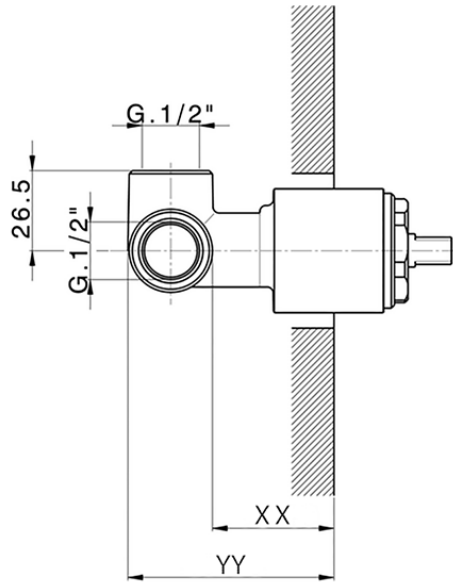

Exposed part for concealed S.L. shower valve M32_MT003000

MT003000

<https://en.huberitalia.com/exposed-part-for-concealed-s-l-shower-valve-m32-mt003000>

Piastra/Plate/Plaque/Platte/Placa

2-3mm: XX 27-47 YY 54-74

10mm: XX 16-40 YY 43-68

ZB005301

<https://en.huberitalia.com/concealed-single-lever-shower-mixer-concealed-zb005301>

Piastra/Plate/Plaque/Platte/Placa

2-3mm: XX 27-47 YY 54-74

10mm: XX 16-40 YY 43-68

ZB005300

<https://en.huberitalia.com/concealed-single-lever-shower-valve-concealed-zb005300>

2024-12-19