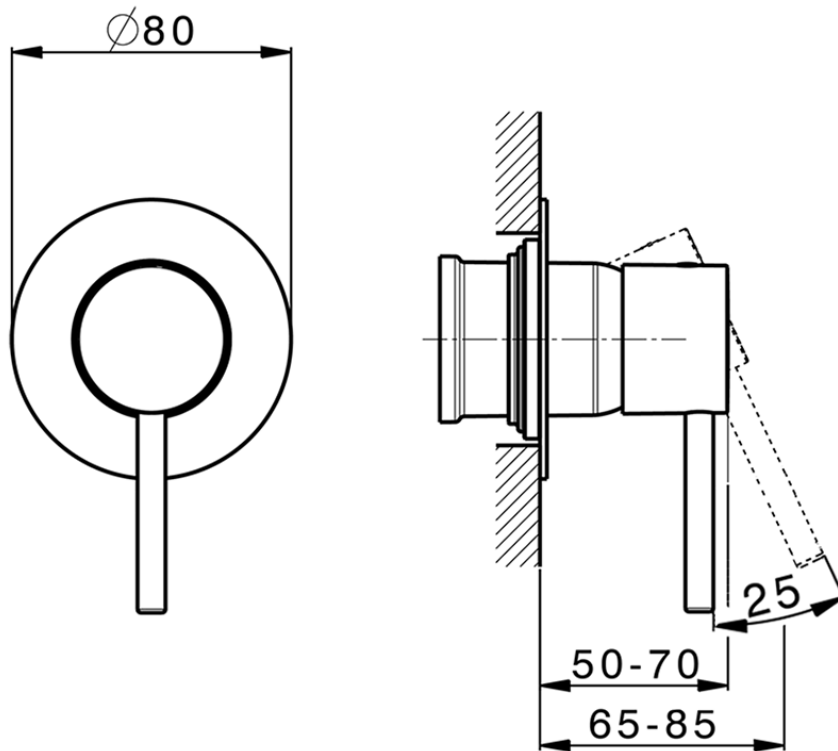

Exposed part for concealed S.L. shower valve M32_MT003000

MT003000

<https://en.huberitalia.com/exposed-part-for-concealed-s-l-shower-valve-m32-mt003000>

Piastra/Plate/Plaque/Platte/Placa

2-3mm: XX 27-47 YY 54-74

10mm: XX 16-40 YY 43-68

ZB005301

<https://en.huberitalia.com/concealed-single-lever-shower-mixer-concealed-zb005301>

Piastra/Plate/Plaque/Platte/Placa

2-3mm: XX 27-47 YY 54-74

10mm: XX 16-40 YY 43-68

ZB005300

<https://en.huberitalia.com/concealed-single-lever-shower-valve-concealed-zb005300>

2024-12-19