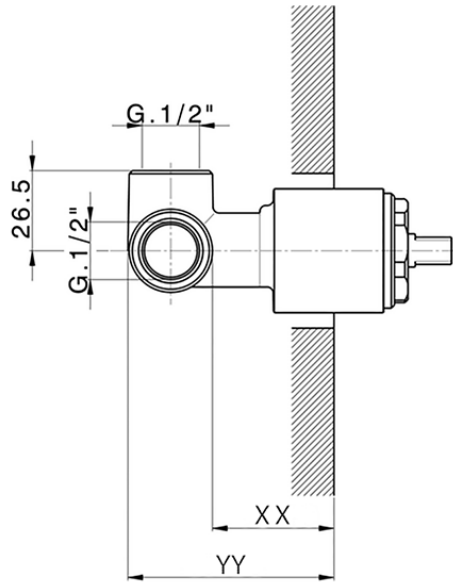

## Exposed part for concealed S.L. shower valve M32\_MT003000

MT003000

<https://en.huberitalia.com/exposed-part-for-concealed-s-l-shower-valve-m32-mt003000>

## Piastra/Plate/Plaque/Platte/Placa

2-3mm: XX 27-47 YY 54-74

10mm: XX 16-40 YY 43-68

ZB005301

<https://en.huberitalia.com/concealed-single-lever-shower-mixer-concealed-zb005301>

Piastra/Plate/Plaque/Platte/Placa

2-3mm: XX 27-47 YY 54-74

10mm: XX 16-40 YY 43-68

ZB005300

<https://en.huberitalia.com/concealed-single-lever-shower-valve-concealed-zb005300>

2024-12-19