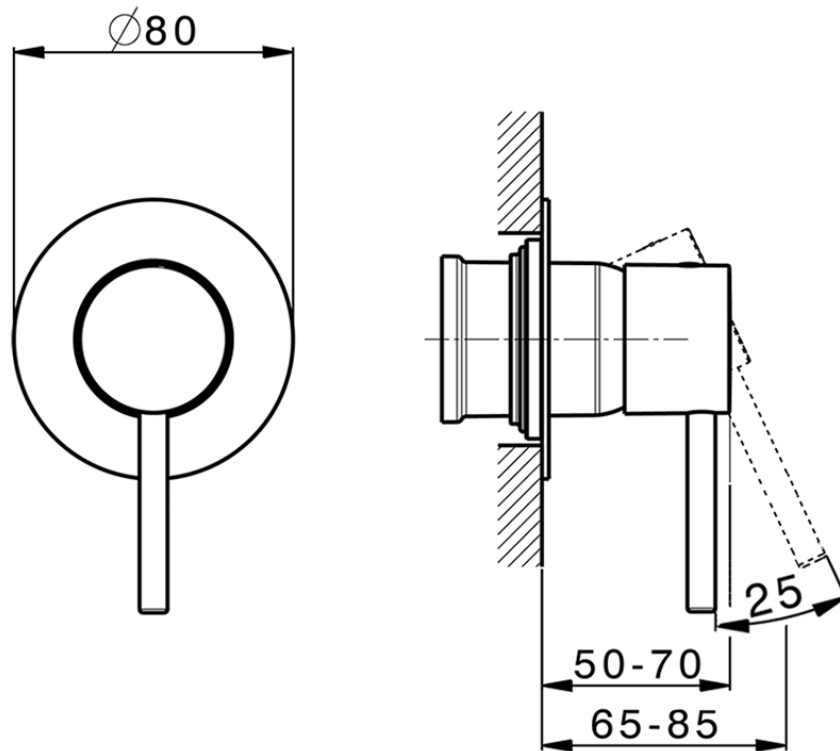

## Exposed part for concealed S.L. shower valve M32\_MT003000

MT003000

<https://en.huberitalia.com/exposed-part-for-concealed-s-l-shower-valve-m32-mt003000>

## Piastra/Plate/Plaque/Platte/Placa

2-3mm: XX 27-47 YY 54-74

10mm: XX 16-40 YY 43-68

ZB005301

<https://en.huberitalia.com/concealed-single-lever-shower-mixer-concealed-zb005301>

Piastra/Plate/Plaque/Platte/Placa

2-3mm: XX 27-47 YY 54-74

10mm: XX 16-40 YY 43-68

ZB005300

<https://en.huberitalia.com/concealed-single-lever-shower-valve-concealed-zb005300>

2024-12-19