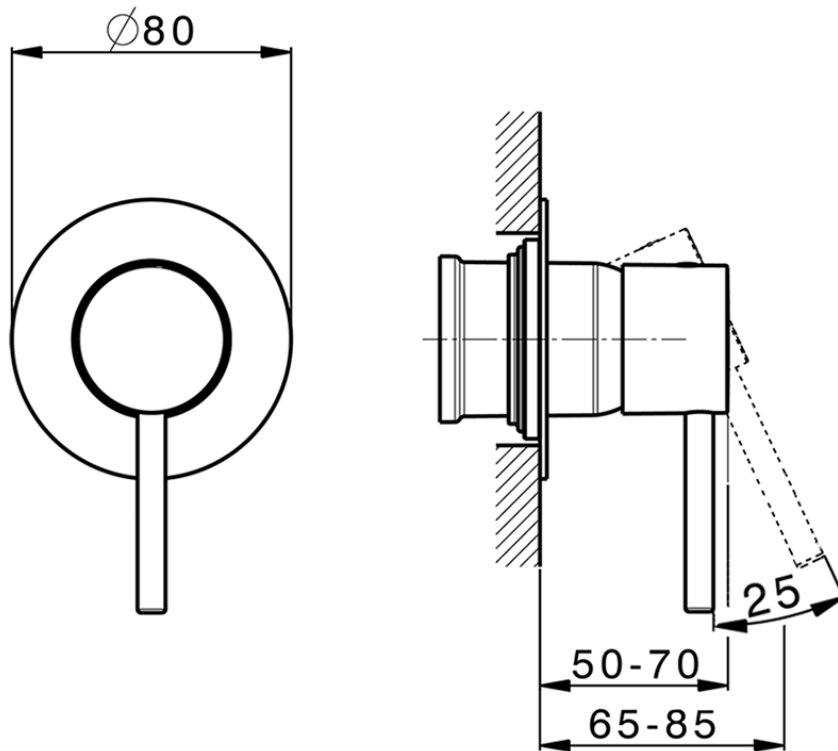

Exposed part for concealed S.L. shower valve M32_MT003000

MT003000

<https://en.huberitalia.com/exposed-part-for-concealed-s-l-shower-valve-m32-mt003000>

Piastra/Plate/Plaque/Platte/Placa
 2-3mm: XX 27-47 YY 54-74
 10mm: XX 16-40 YY 43-68

ZB005301

<https://en.huberitalia.com/concealed-single-lever-shower-mixer-concealed-zb005301>

Piastra/Plate/Plaque/Platte/Placa

2-3mm: XX 27-47 YY 54-74

10mm: XX 16-40 YY 43-68

ZB005300

<https://en.huberitalia.com/concealed-single-lever-shower-valve-concealed-zb005300>