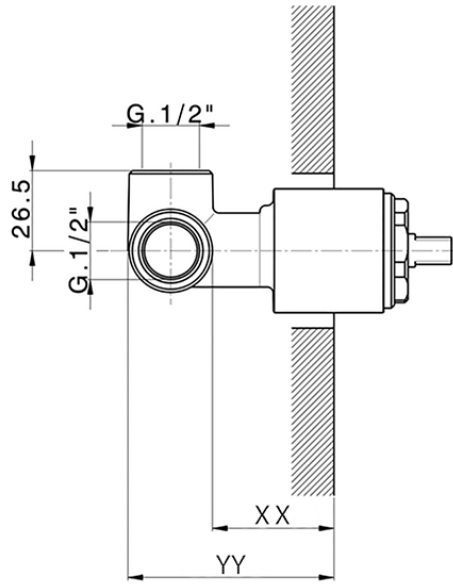

Exposed part for concealed S.L. shower valve M32_MT003000

MT003000

<https://en.huberitalia.com/exposed-part-for-concealed-s-l-shower-valve-m32-mt003000>

Piastra/Plate/Plaque/Platte/Placa
 2-3mm: XX 27-47 YY 54-74
 10mm: XX 16-40 YY 43-68

ZB005301

<https://en.huberitalia.com/concealed-single-lever-shower-mixer-concealed-zb005301>

Piastra/Plate/Plaque/Platte/Placa

2-3mm: XX 27-47 YY 54-74

10mm: XX 16-40 YY 43-68

ZB005300

<https://en.huberitalia.com/concealed-single-lever-shower-valve-concealed-zb005300>