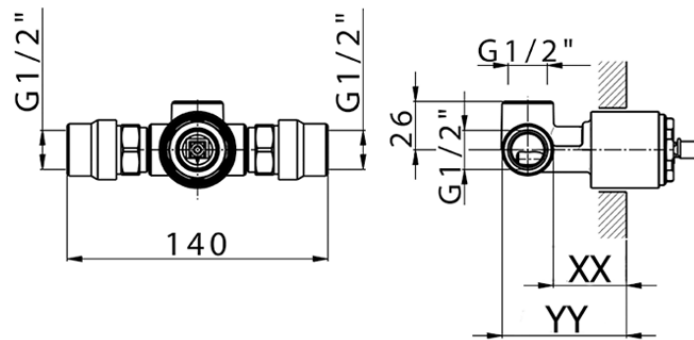

Exposed part for concealed S.L. shower valve M32_MT003000

MT003000

<https://en.huberitalia.com/exposed-part-for-concealed-s-l-shower-valve-m32-mt003000>

Piastra/Plate/Plaque/Platte/Placa
 2-3mm: XX 27-47 YY 54-74
 10mm: XX 16-40 YY 43-68

ZB005301

<https://en.huberitalia.com/concealed-single-lever-shower-mixer-concealed-zb005301>

Piastra/Plate/Plaque/Platte/Placa

2-3mm: XX 27-47 YY 54-74

10mm: XX 16-40 YY 43-68

ZB005300

<https://en.huberitalia.com/concealed-single-lever-shower-valve-concealed-zb005300>