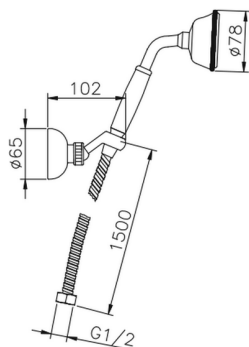

Victorian showerset SHOWER_63.03H.

MODEL **63.03H.**

Victorian showerset, wall mounted adjustable handshower bracket, 78 mm Brass Classic One spray Handshower, 150 cm Brass flexible hose

AVAILABLE FINISHINGS

-  **AC** AC Satin Brushed Nickel
-  **AG** AG Antique Gold
-  **BA** BA Old Bronze
-  **CR** CR Chrome
-  **2W** 2W Brushed Gold

CHARACTERISTICS

2024-11-21