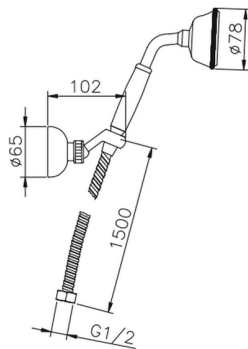

Victorian showerset SHOWER_63.03H.

MODEL **63.03H.**

Victorian showerset, wall mounted adjustable handshower bracket, 78 mm Brass Classic One spray Handshower, 150 cm Brass flexible hose

AVAILABLE FINISHINGS

-  **AC** AC Satin Brushed Nickel
-  **AG** AG Antique Gold
-  **BA** BA Old Bronze
-  **CR** CR Chrome
-  **2W** 2W Brushed Gold

CHARACTERISTICS

2024-11-21