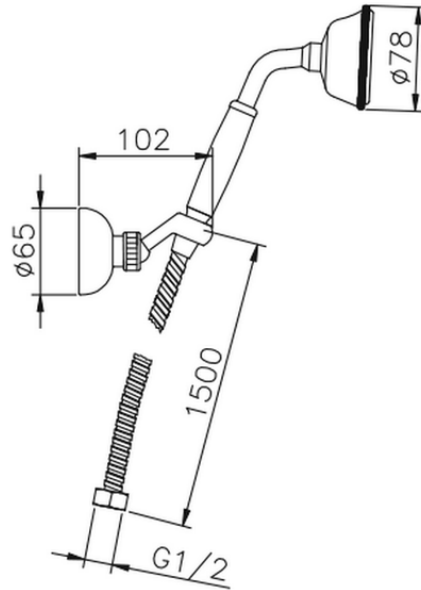

## Victorian showerset SHOWER\_63.03H.

63.03H.

<https://en.huberitalia.com/victorian-showerset-shower-63-03h>

2024-11-24