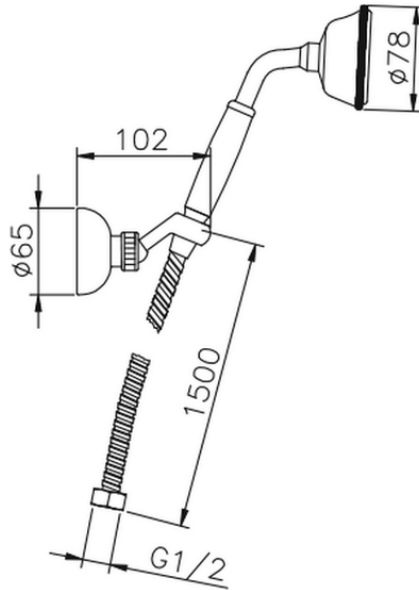

Victorian showerset SHOWER_63.03H.

63.03H.

<https://en.huberitalia.com/victorian-showerset-shower-63-03h>

2024-11-21