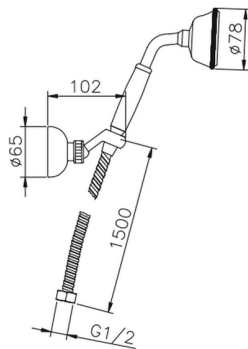

## Victorian showerset SHOWER\_63.03H.

MODEL **63.03H.**

Victorian showerset, wall mounted adjustable handshower bracket, 78 mm Brass Classic One spray Handshower, 150 cm Brass flexible hose