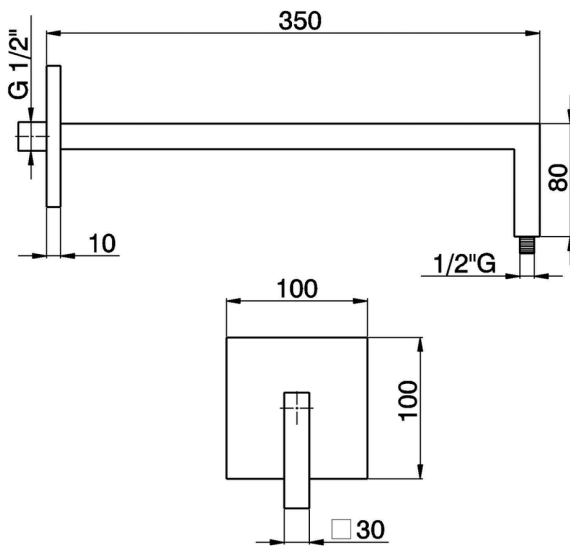

Zen Shower arm SHOWER_SS013430

MODEL **SS013430**

Shower arm, 350 mm length 30 mm diam., stainless steel made

AVAILABLE FINISHINGS

D1 D1 Brushed Inox

D2 D2 Polished Inox

CHARACTERISTICS

2024-12-18