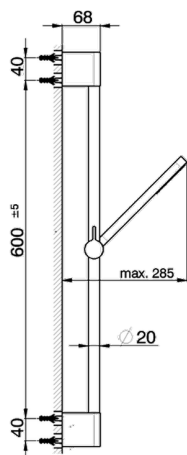

Showerset SHOWER_SS010600

MODEL **SS010600**

Showerset, 60 cm sliding rail bar with sliding bracket, ABS minimalistic one spray flat handshower, 150 cm SUPREME smooth flexible hose

AVAILABLE FINISHINGS

CHARACTERISTICS