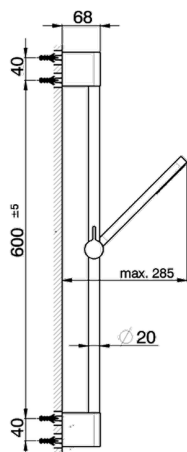

2026-04-05