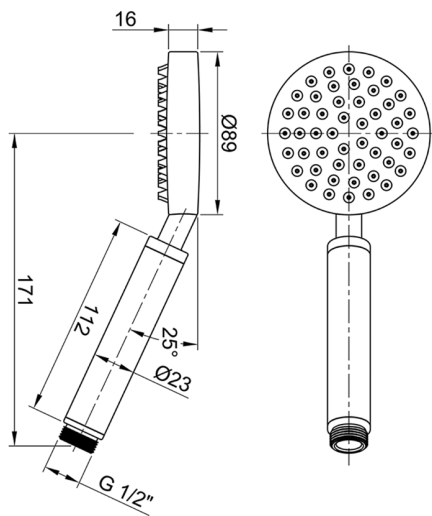

Handshower SHOWER_SS014510

MODEL **SS014510**

Handshower, 89 mm ABS one spray, INOX AISI 304

AVAILABLE FINISHINGS

D1 D1 Brushed Inox

CHARACTERISTICS

2024-11-21