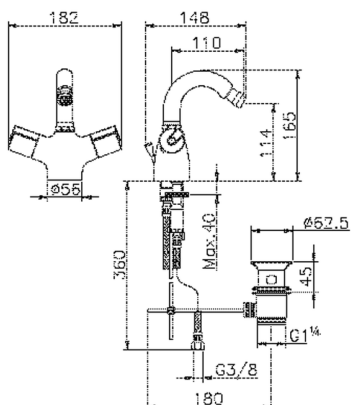

## Thermostatic bidet mixer THERMO\_PRT56010

MODEL **PRT56010**

Thermostatic bidet mixer, with 1" 1/4 automatic pop up waste

AVAILABLE FINISHINGS

**21** 21 Chrome

CHARACTERISTICS

Cartridge Spare Parts **24.02A.PL**