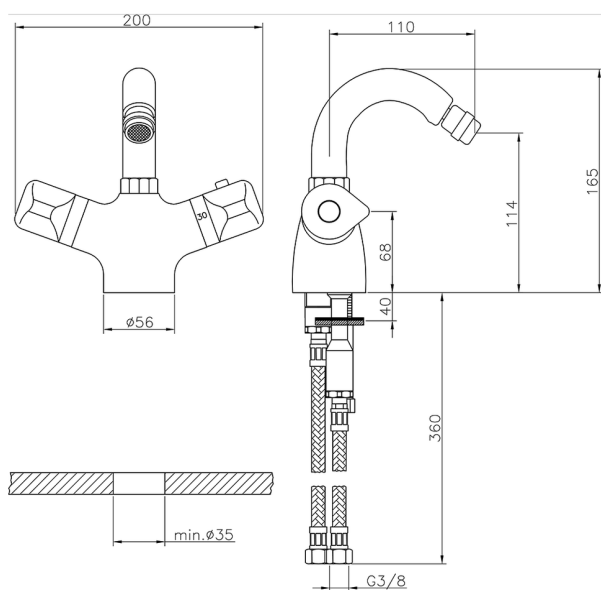

Thermostatic bidet mixer CLINIC&TECHNICAL_CLT55010

MODEL **CLT55010**

Thermostatic bidet mixer, without pop-up waste, swivel spout, G.3/8 stainless steel flexible hose

AVAILABLE FINISHINGS

CHARACTERISTICS

Cartridge Spare Parts **24.04A.PP**

8x20 Plus P Thermostatic Valve

Thermostatic

The Huber thermostatic is your personal water manager, helping you to handle, control and save water and energy.

2024-11-15