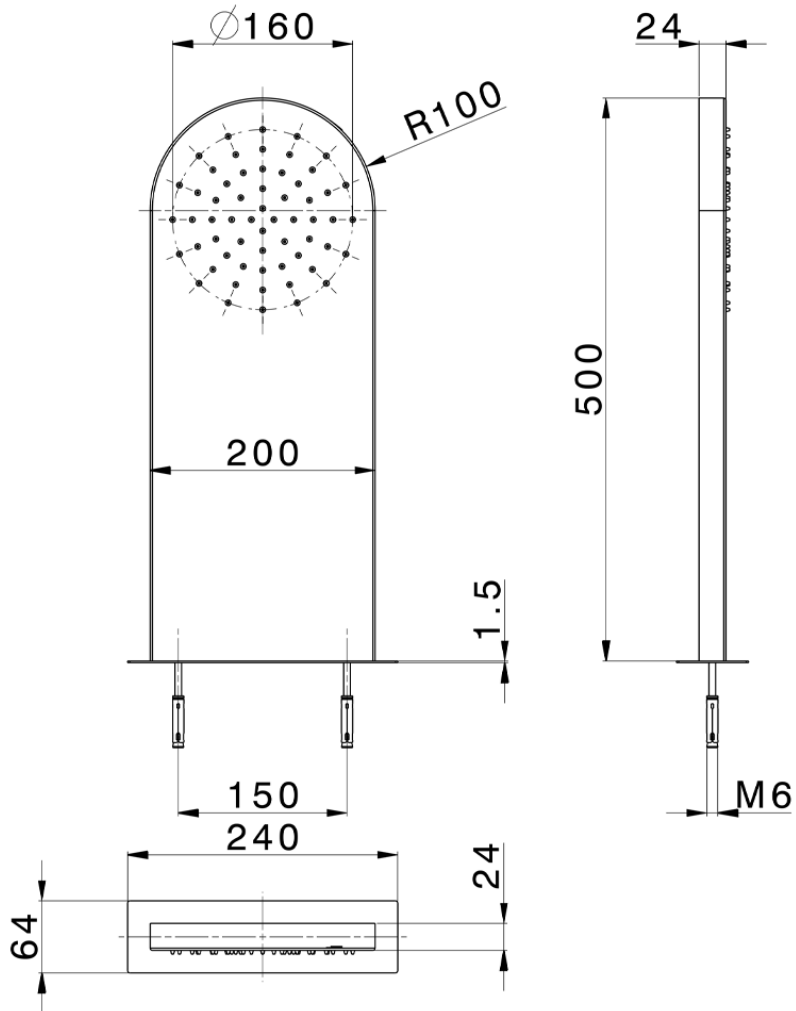

Wall-mounted rectangular round showerhead ZEN_ZS122020

ZS122020

<https://en.huberitalia.com/wall-mounted-rectangular-round-showerhead-zen-zs122020>

2026-06-06