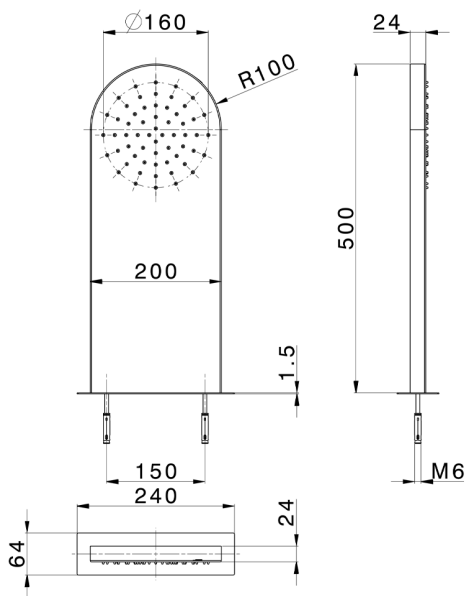

Wall-mounted rectangular round showerhead ZEN_ZS122020

MODEL **ZS122020**

Wall-mounted rectangular round showerhead, rain function, Stainless Steel AISI 304

AVAILABLE FINISHINGS

- **D1** D1 Brushed Inox
- **40** 40 Matt Black
- **4Q** 4Q Matt White
- **D2** D2 Polished Inox

CHARACTERISTICS

2026-04-08