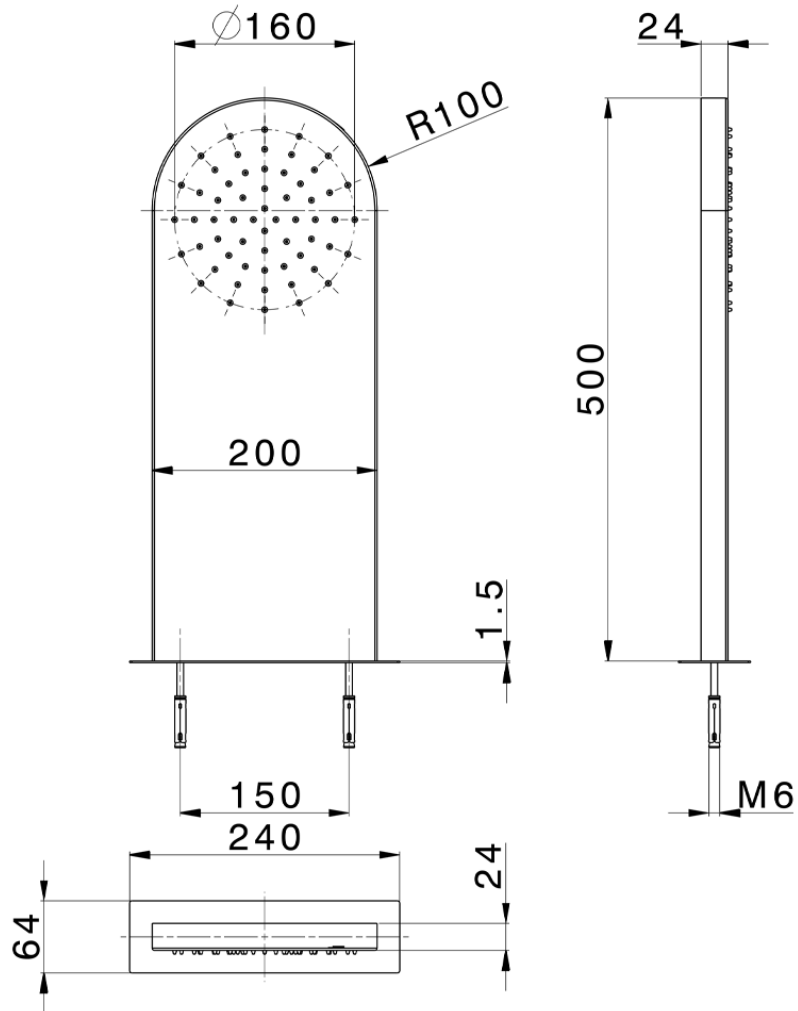

Wall-mounted rectangular round showerhead ZEN_ZS122020

ZS122020

<https://en.huberitalia.com/wall-mounted-rectangular-round-showerhead-zen-zs122020>

2026-06-06