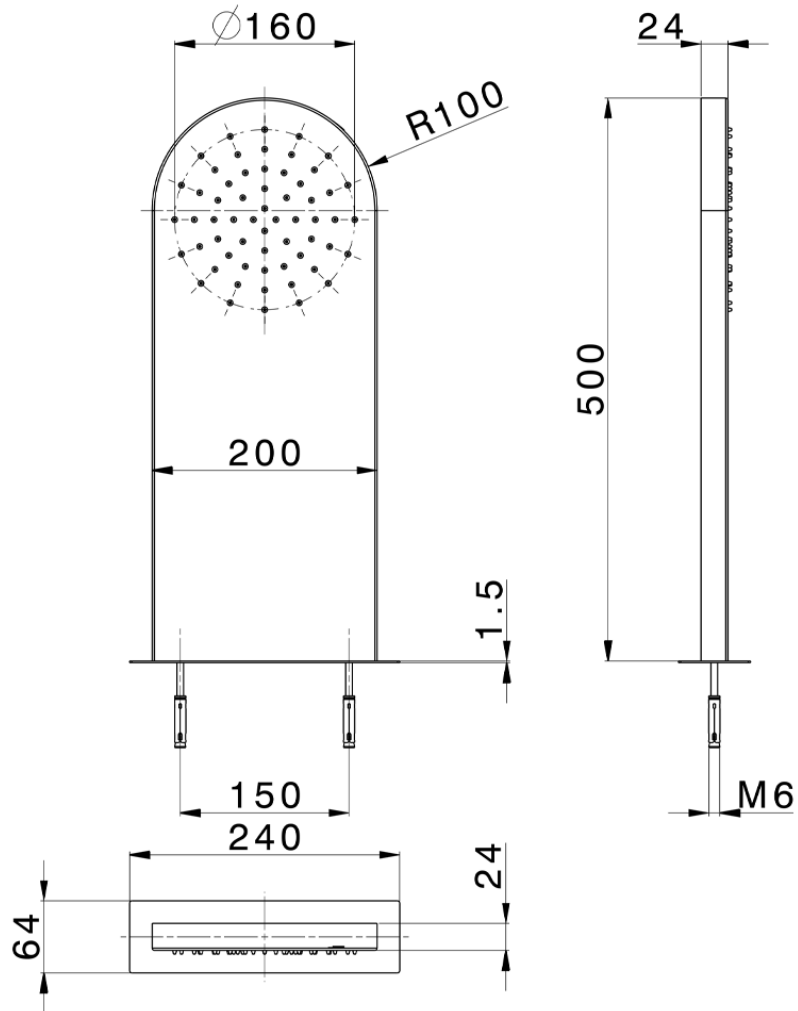

Wall-mounted rectangular round showerhead ZEN_ZS122020

ZS122020

<https://en.huberitalia.com/wall-mounted-rectangular-round-showerhead-zen-zs122020>

2026-04-10