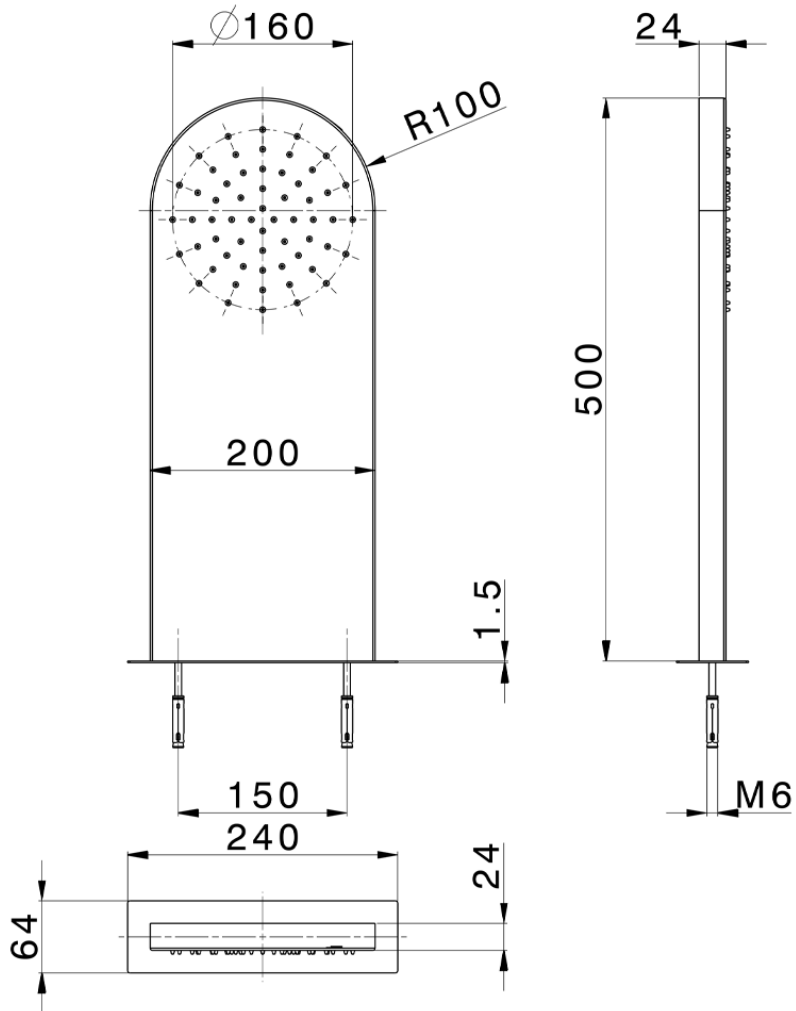

Wall-mounted rectangular round showerhead ZEN_ZS122020

ZS122020

<https://en.huberitalia.com/wall-mounted-rectangular-round-showerhead-zen-zs122020>

2026-05-15