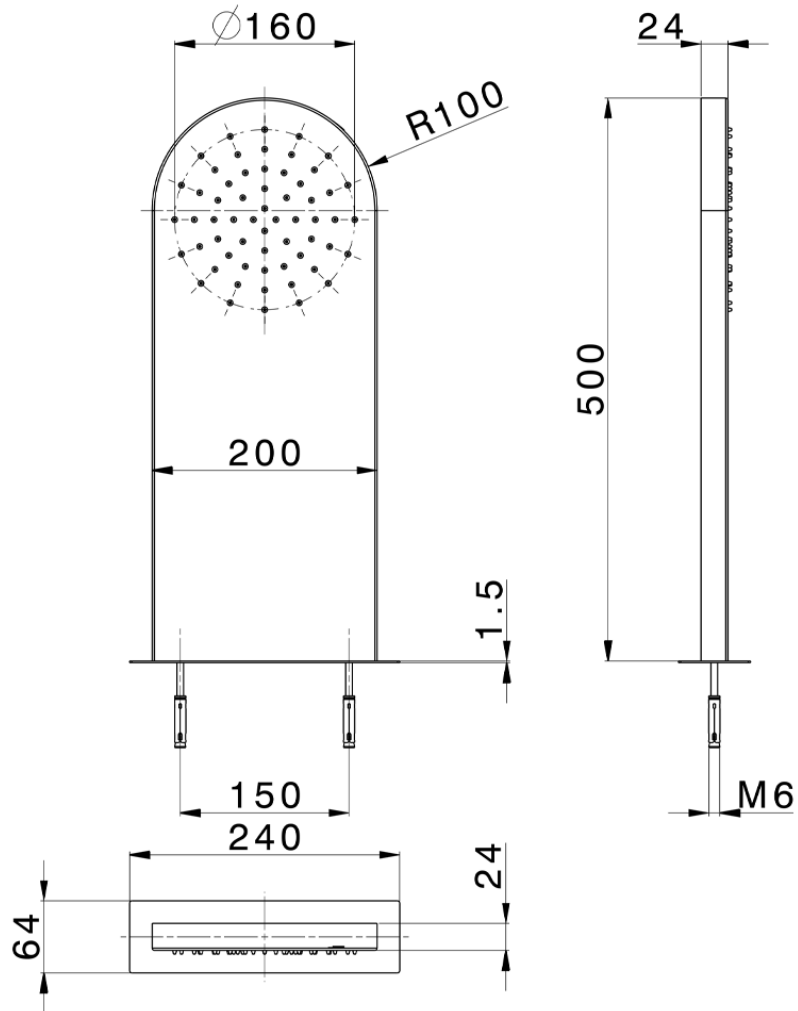

Wall-mounted rectangular round showerhead ZEN\_ZS122020

ZS122020

<https://en.huberitalia.com/wall-mounted-rectangular-round-showerhead-zen-zs122020>

2026-06-13